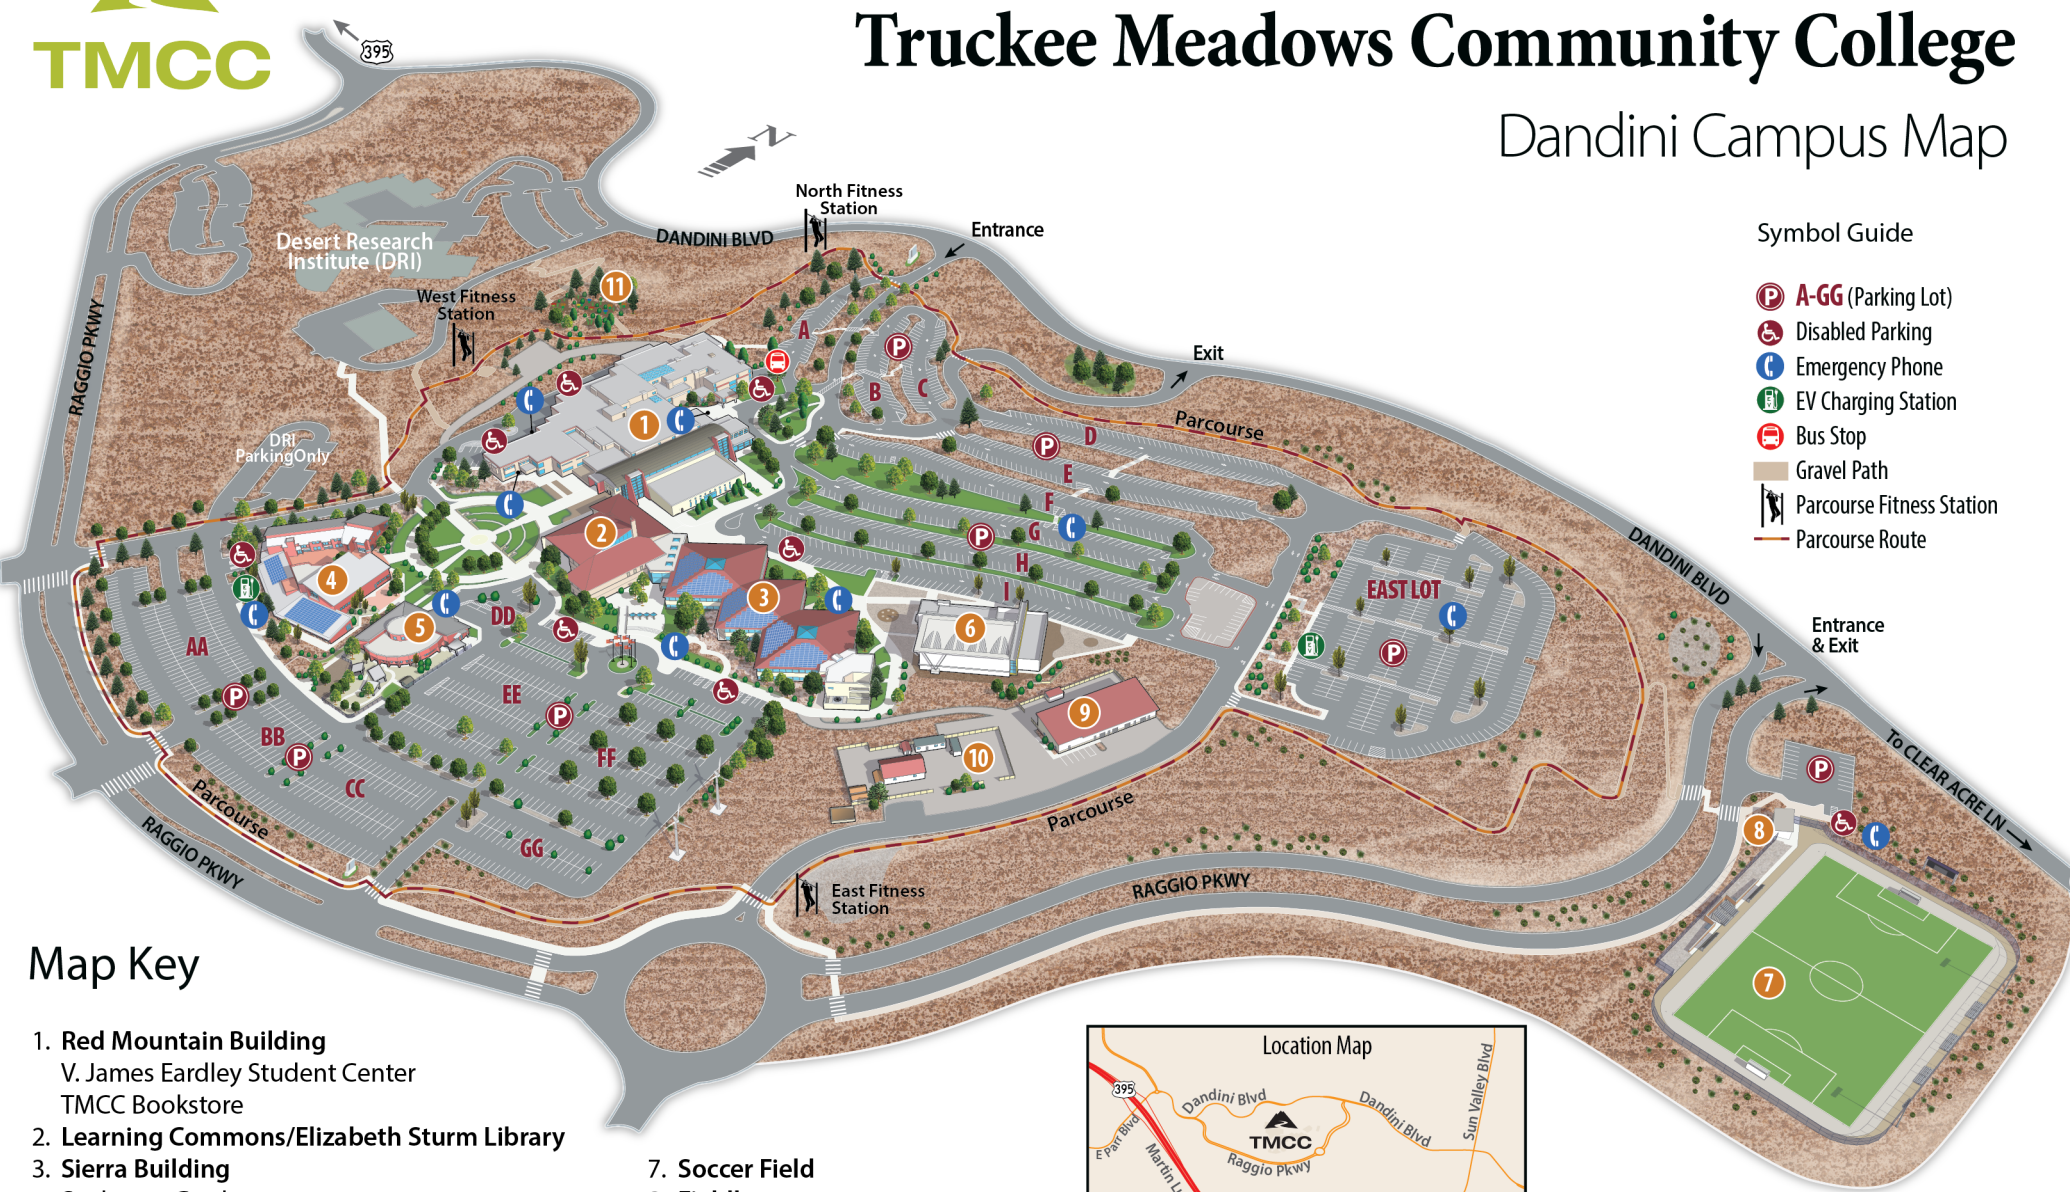

Truckee Meadows Community College

Dandini Campus Map

Symbol Guide

-  **A-GG** (Parking Lot)
-  Disabled Parking
-  Emergency Phone
-  EV Charging Station
-  Bus Stop
-  Gravel Path
-  Parcourse Fitness Station
-  Parcourse Route

Map Key

- | | |
|---|-------------------------------------|
| 1. Red Mountain Building
V. James Eardley Student Center
TMCC Bookstore | 7. Soccer Field |
| 2. Learning Commons/Elizabeth Sturm Library | 8. Fieldhouse |
| 3. Sierra Building
Sculpture Garden | 9. Facilities |
| 4. Vista Building | 10. Grounds |
| 5. E.L. Cord Foundation Child Care Center | 11. Countess Angela Dandini Gardens |
| 6. Sports & Fitness Center | |