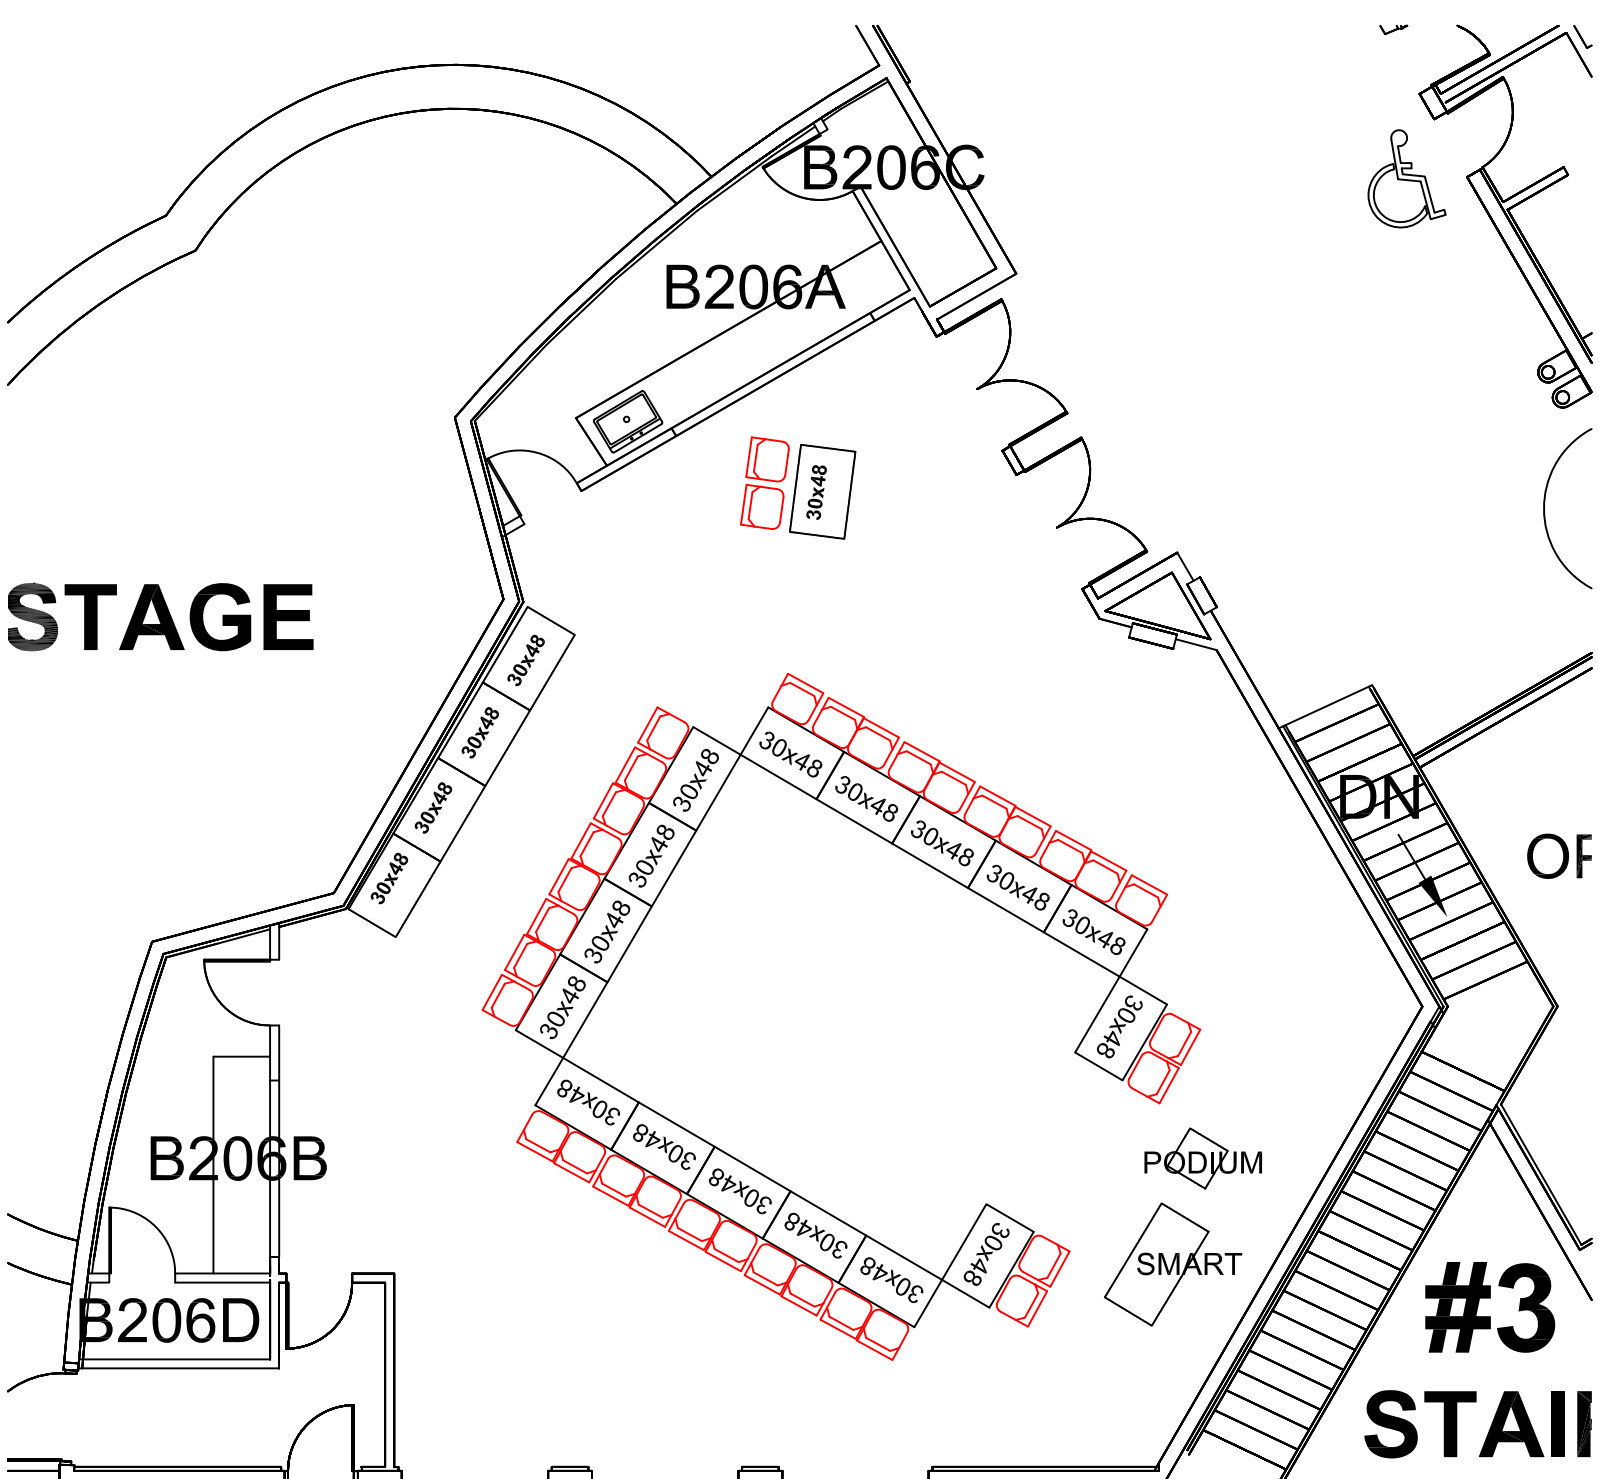

SMART

DN

OF

**#3  
STAIR**

**Vista B206 Audience - 143  
Seats: 143 Max.**

**DECK**

**NORTH**

**STAGE**

SMART

**#3  
STAIR**

**Vista B206 Classroom  
w/ 30"x48" Tables - 34  
Seats: 34 (Max. 68)**

**DECK**

**NORTH**

**STAGE**

B206C

B206A

B206B

B206D

DN

OF

PODIUM

SMART

**#3  
STAIR**

**Vista B206 Conference  
U-Shaped w/ 30"x48" Tables  
Seats: 32 Max.**