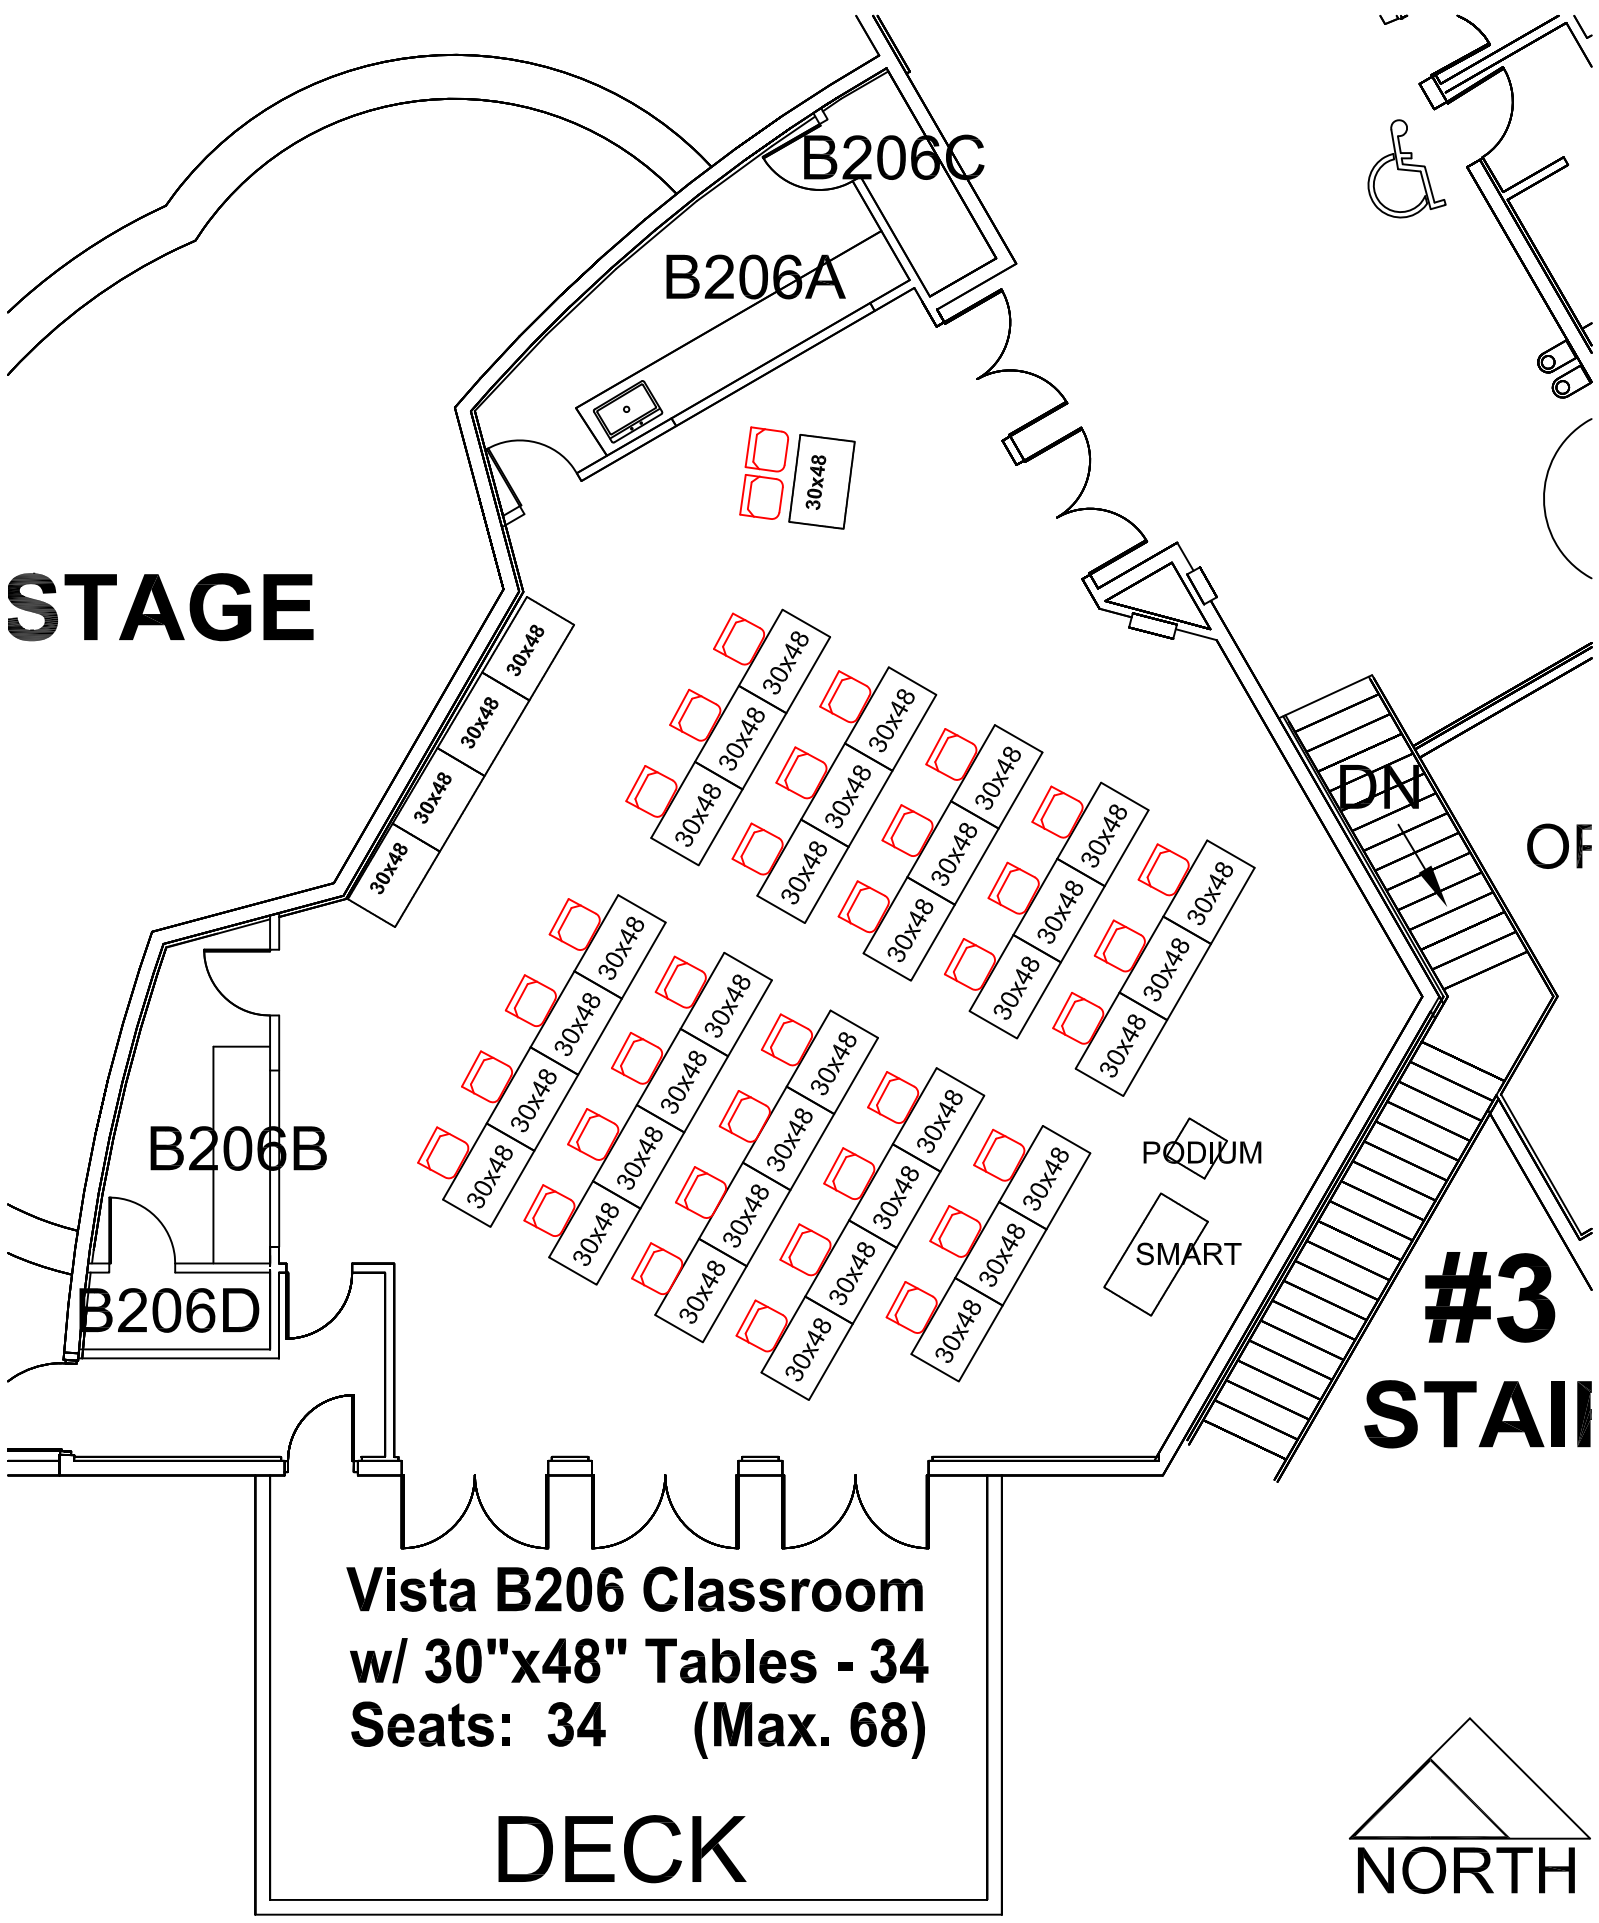

SMART

DN

OF

**#3  
STAIR**

**Vista B206 Audience - 143  
Seats: 143 Max.**

**DECK**

**NORTH**

**STAGE**

B206C

B206A

B206B

B206D

DN OF

**#3 STAIR**

**Vista B206 Banquet- 80  
10 - 60" Round Tables  
Seats: 80 Max.**

**DECK**

SMART

**#3  
STAIR**

**Vista B206 Classroom  
w/ 30"x48" Tables - 34  
Seats: 34 (Max. 68)**

**DECK**

**NORTH**

**STAGE**

B206C

B206A

B206B

B206D

DN

OF

PODIUM

SMART

**#3  
STAIR**

**Vista B206 Conference  
U-Shaped w/ 30"x48" Tables  
Seats: 32 Max.**