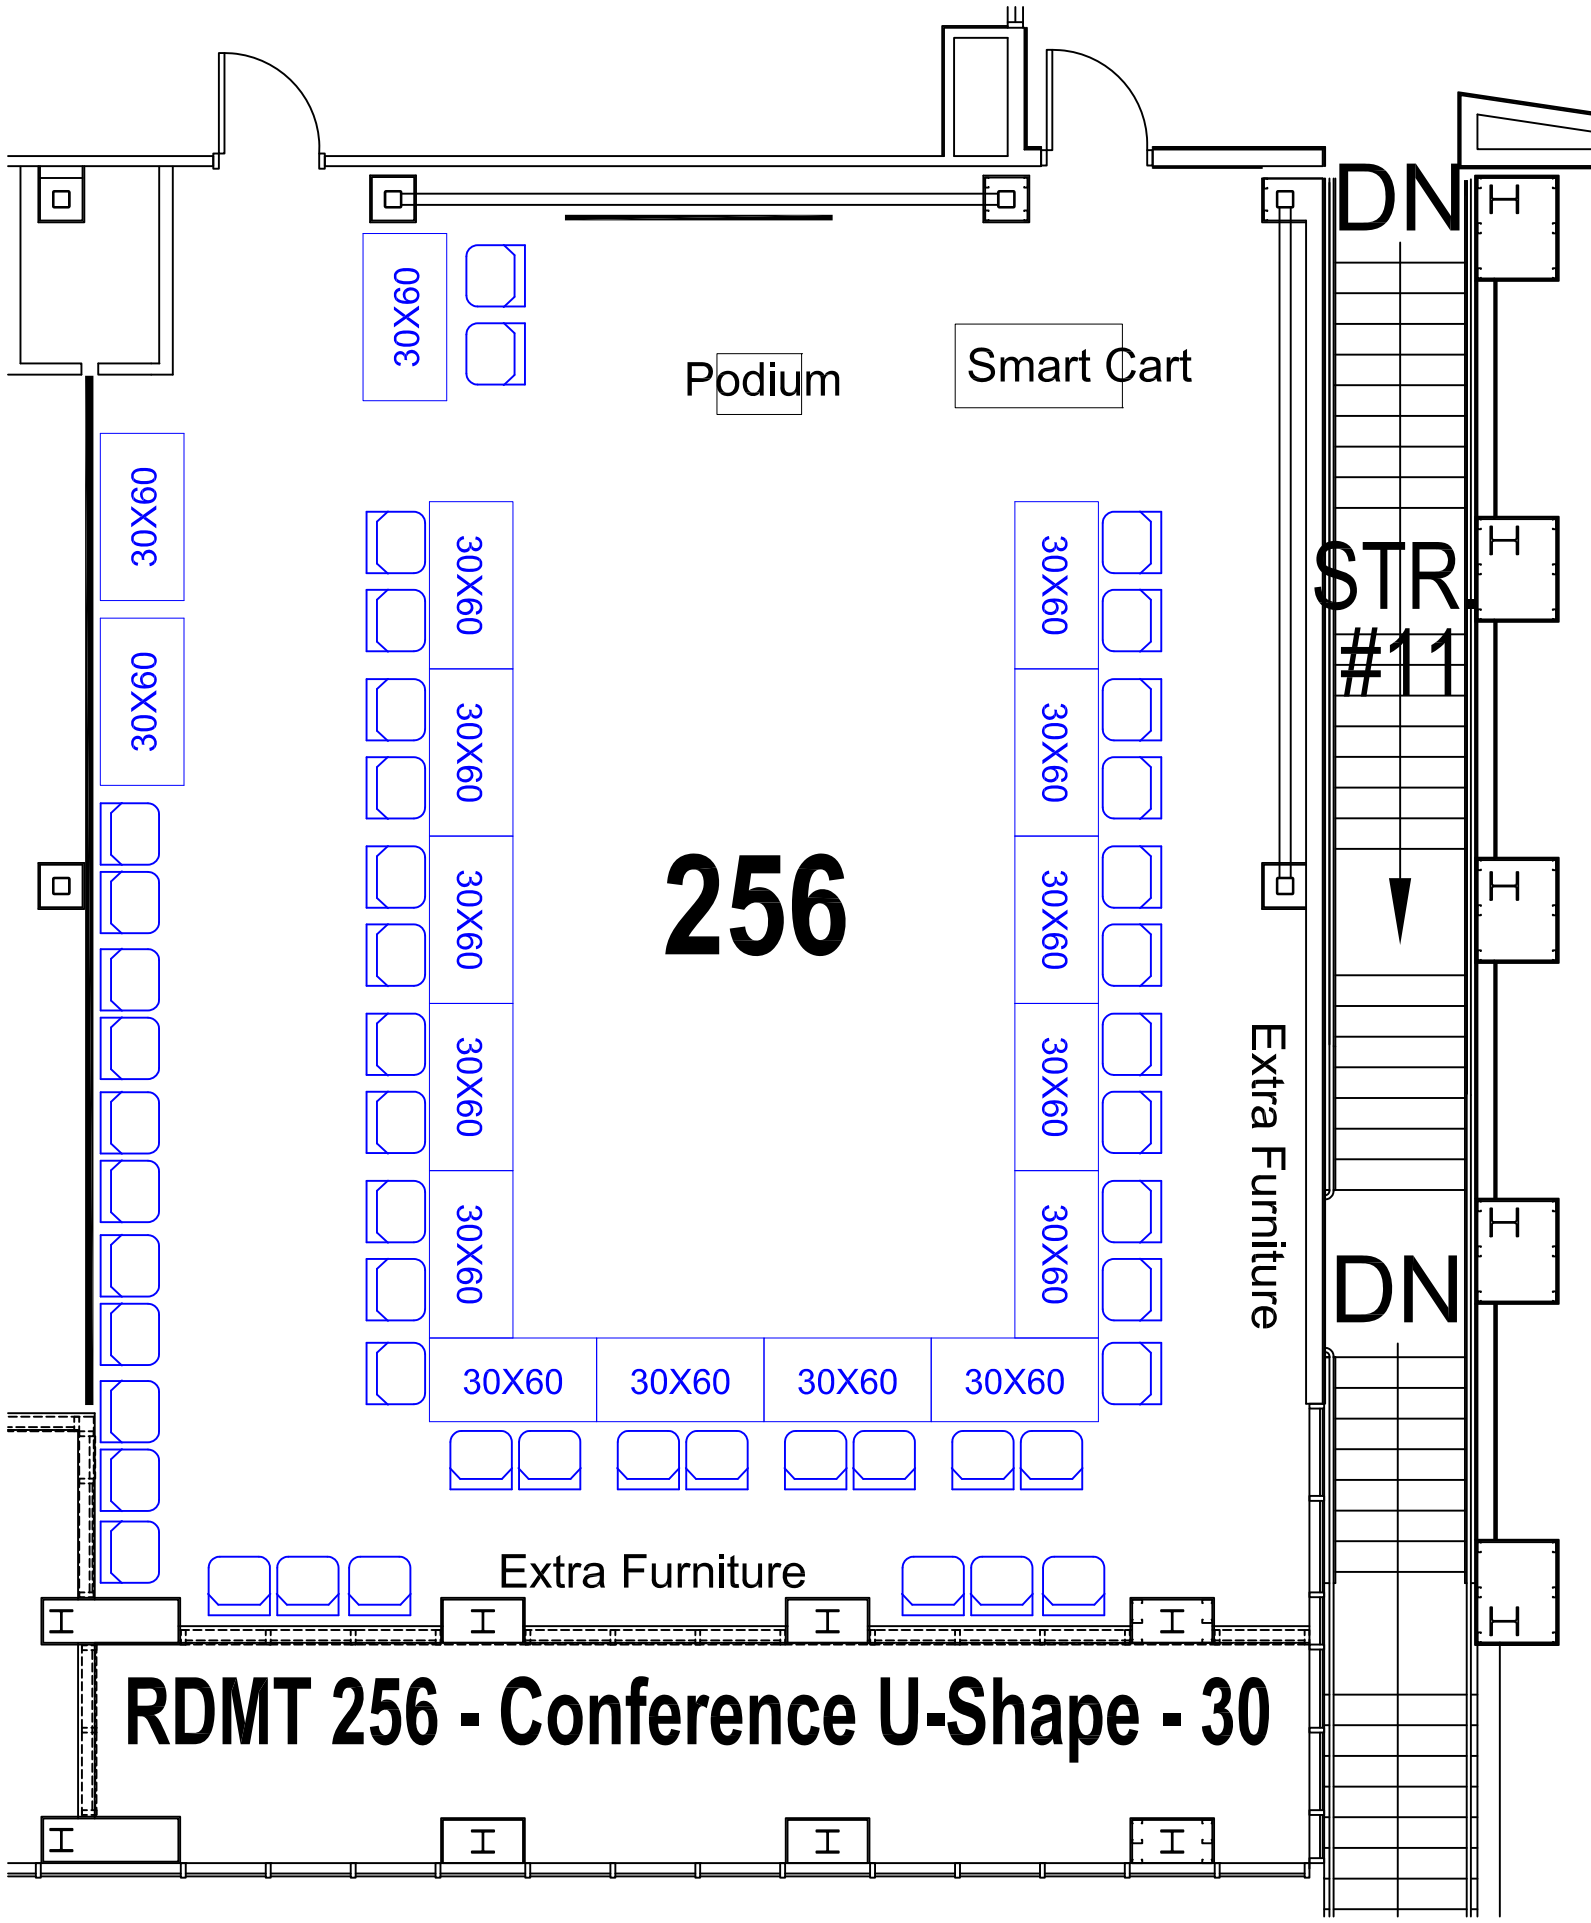

30X60

Podium

Smart Cart

DN

STR #11

Extra Furniture

DN

256

Extra Furniture

RDMT 256 - Conference Square - 28

256

DN

**STR
#11**

DN

Podium

Smart Cart

Extra Furniture

Extra Furniture

RDMT 256 - Conference U-Shape - 30

30X60

30X60

30X60

30X60

30X60

30X60

30X60

30X60

30X60

30X60

30X60

Podium

Smart Cart