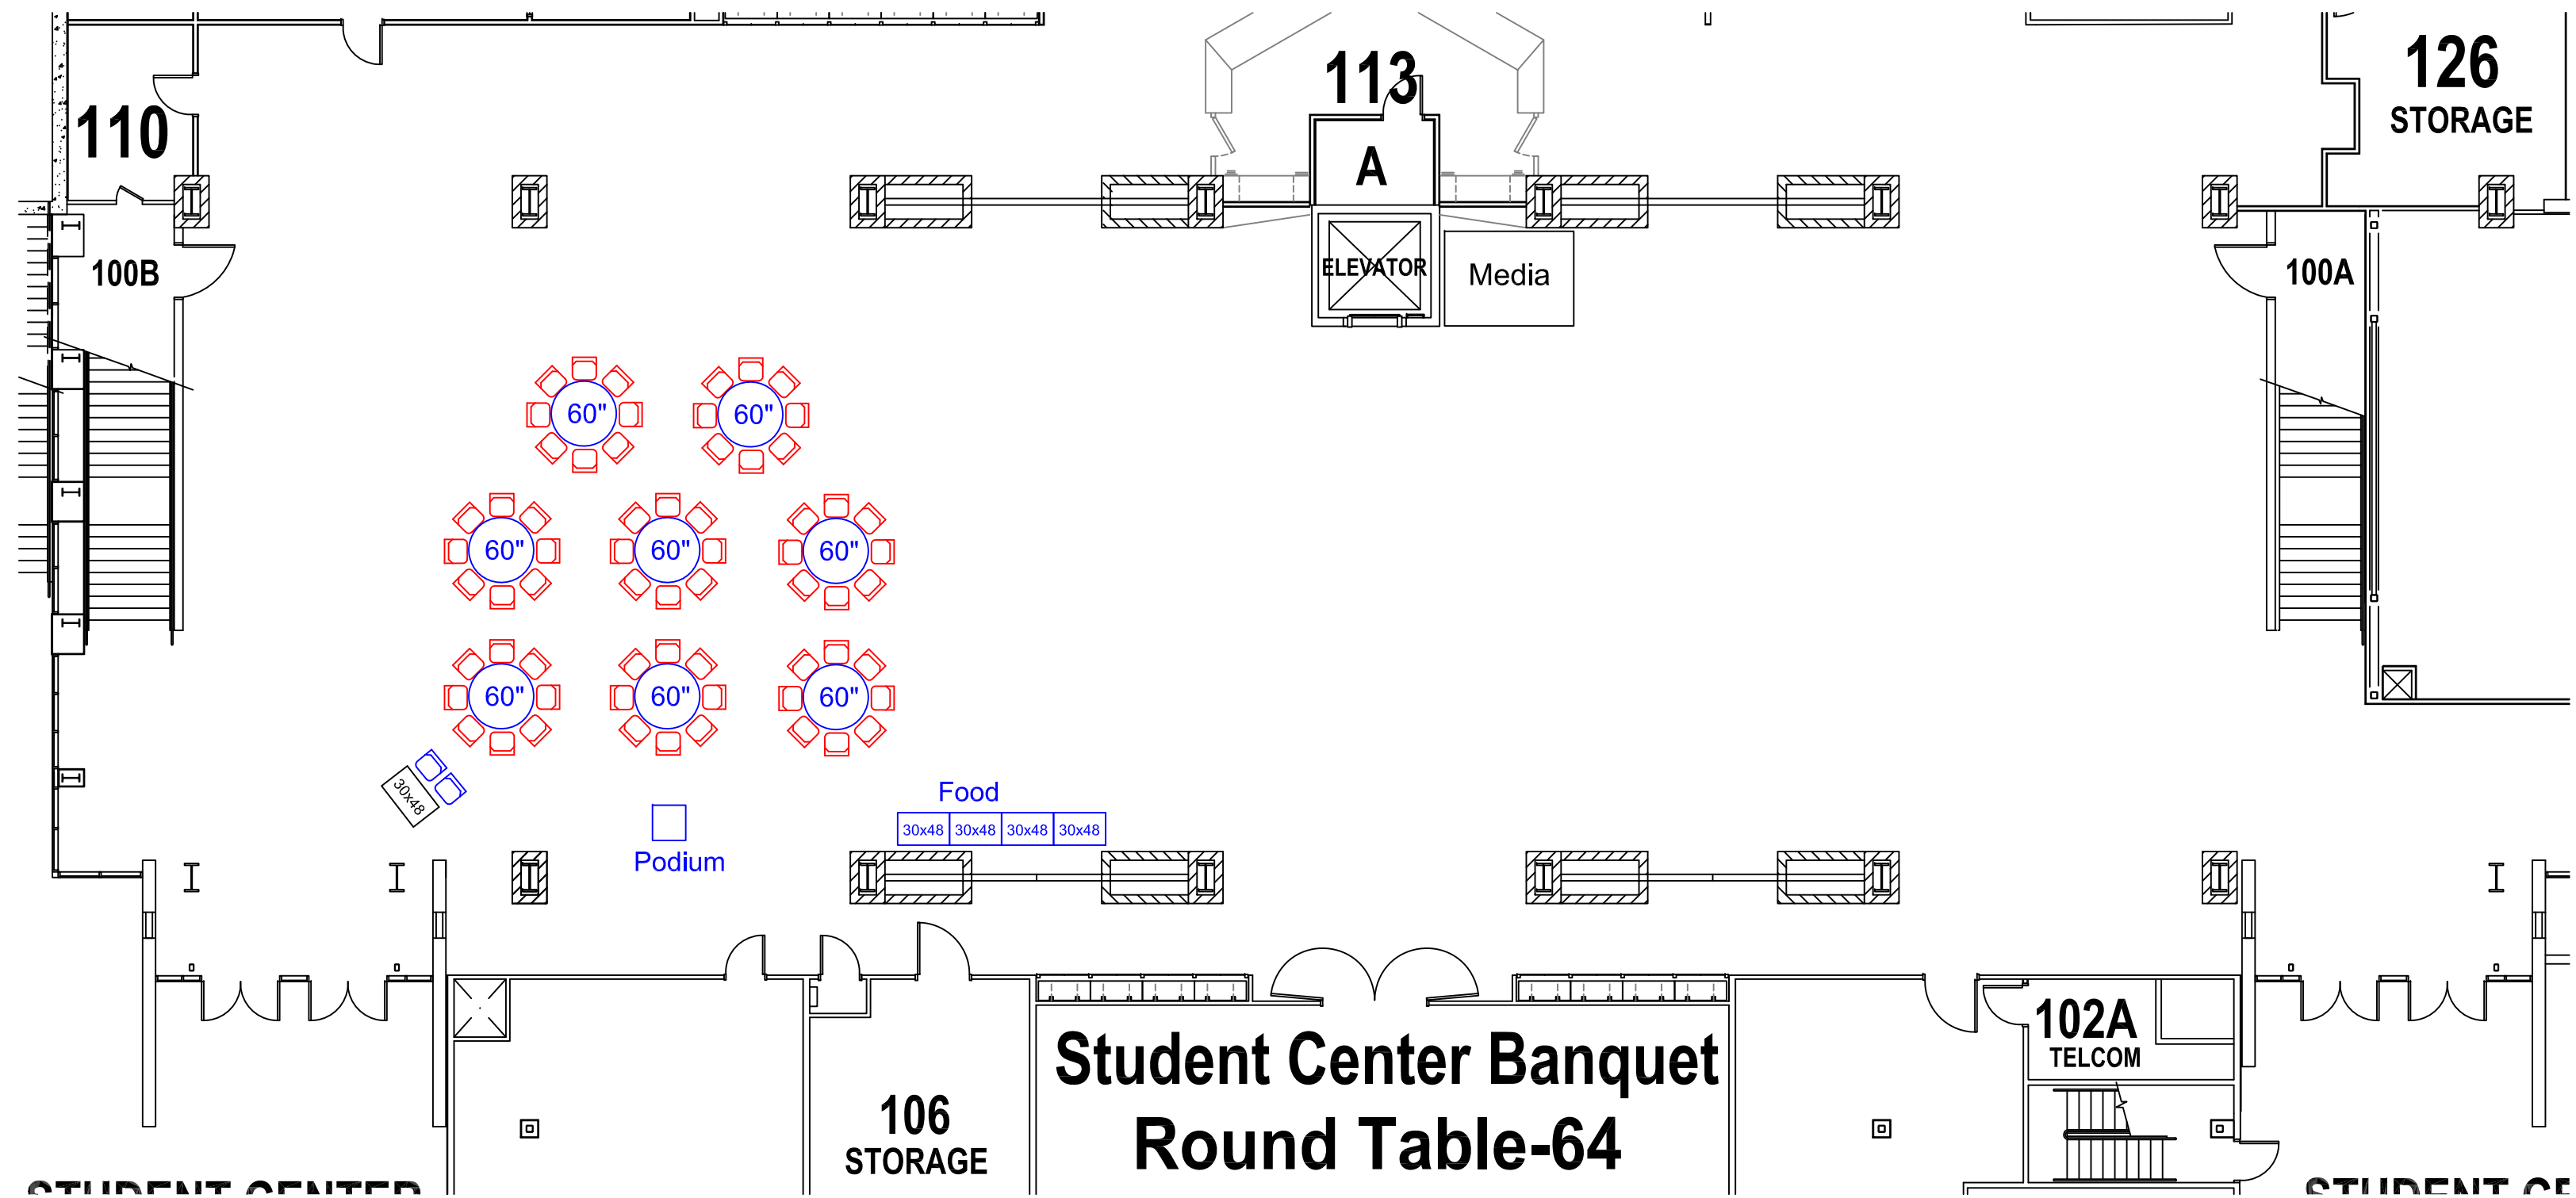

Check In

Screen

Screen

Stage  
16' x 12'

Student Center Banquet  
Round Tables - 168

106  
STORAGE

102A  
TELCOM

# Student Center Banquet Round Table-64

106  
STORAGE

102A  
TELCOM

126  
STORAGE

110

113

100A

100B