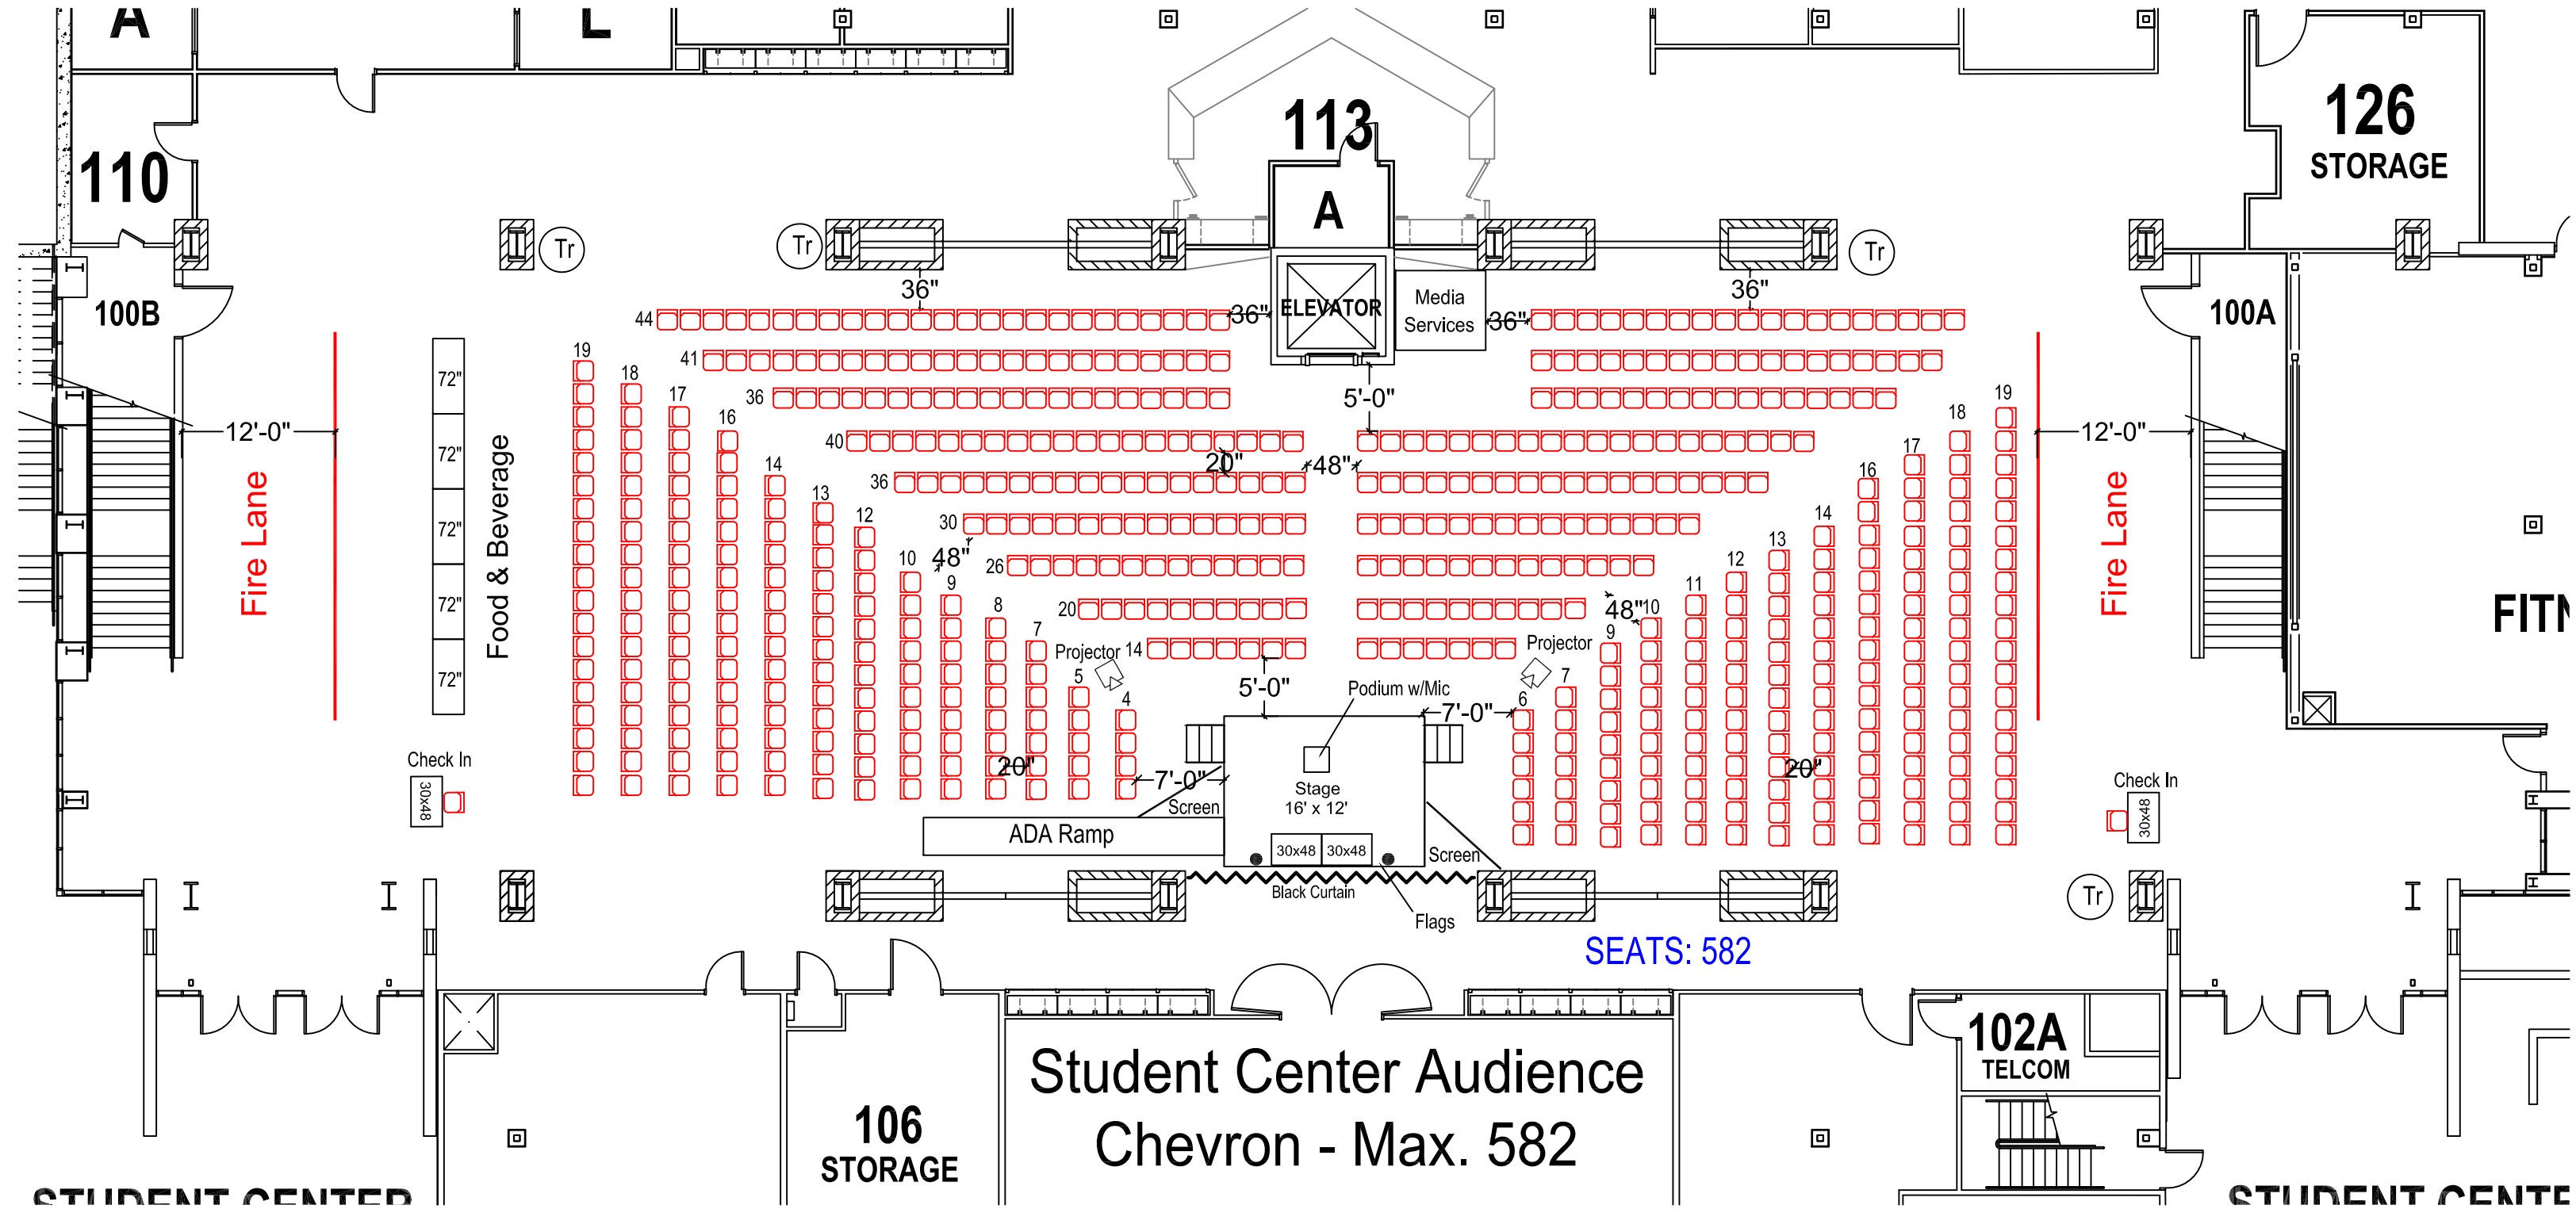

Check In

Screen

Screen

Stage  
16' x 12'

Student Center Banquet  
Round Tables - 168

106  
STORAGE

102A  
TELCOM

# Student Center Banquet Round Table-64

106  
STORAGE

102A  
TELCOM

126  
STORAGE

110

113

100A

100B

60"

60"

60"

Food

30x48

30x48

30x48

30x48