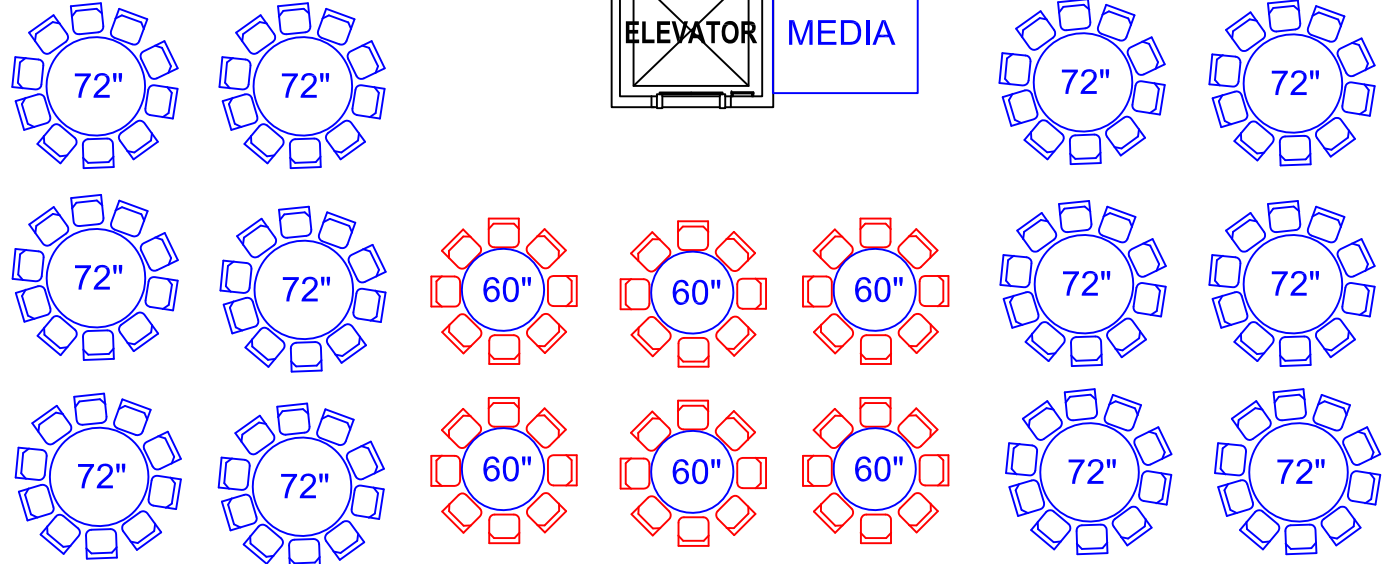

Check In

Screen

Screen

Stage  
16' x 12'

Student Center Banquet  
Round Tables - 168

106  
STORAGE

102A  
TELCOM

# Student Center Banquet Round Table-64

106  
STORAGE

102A  
TELCOM

126  
STORAGE

110

113

100A

100B