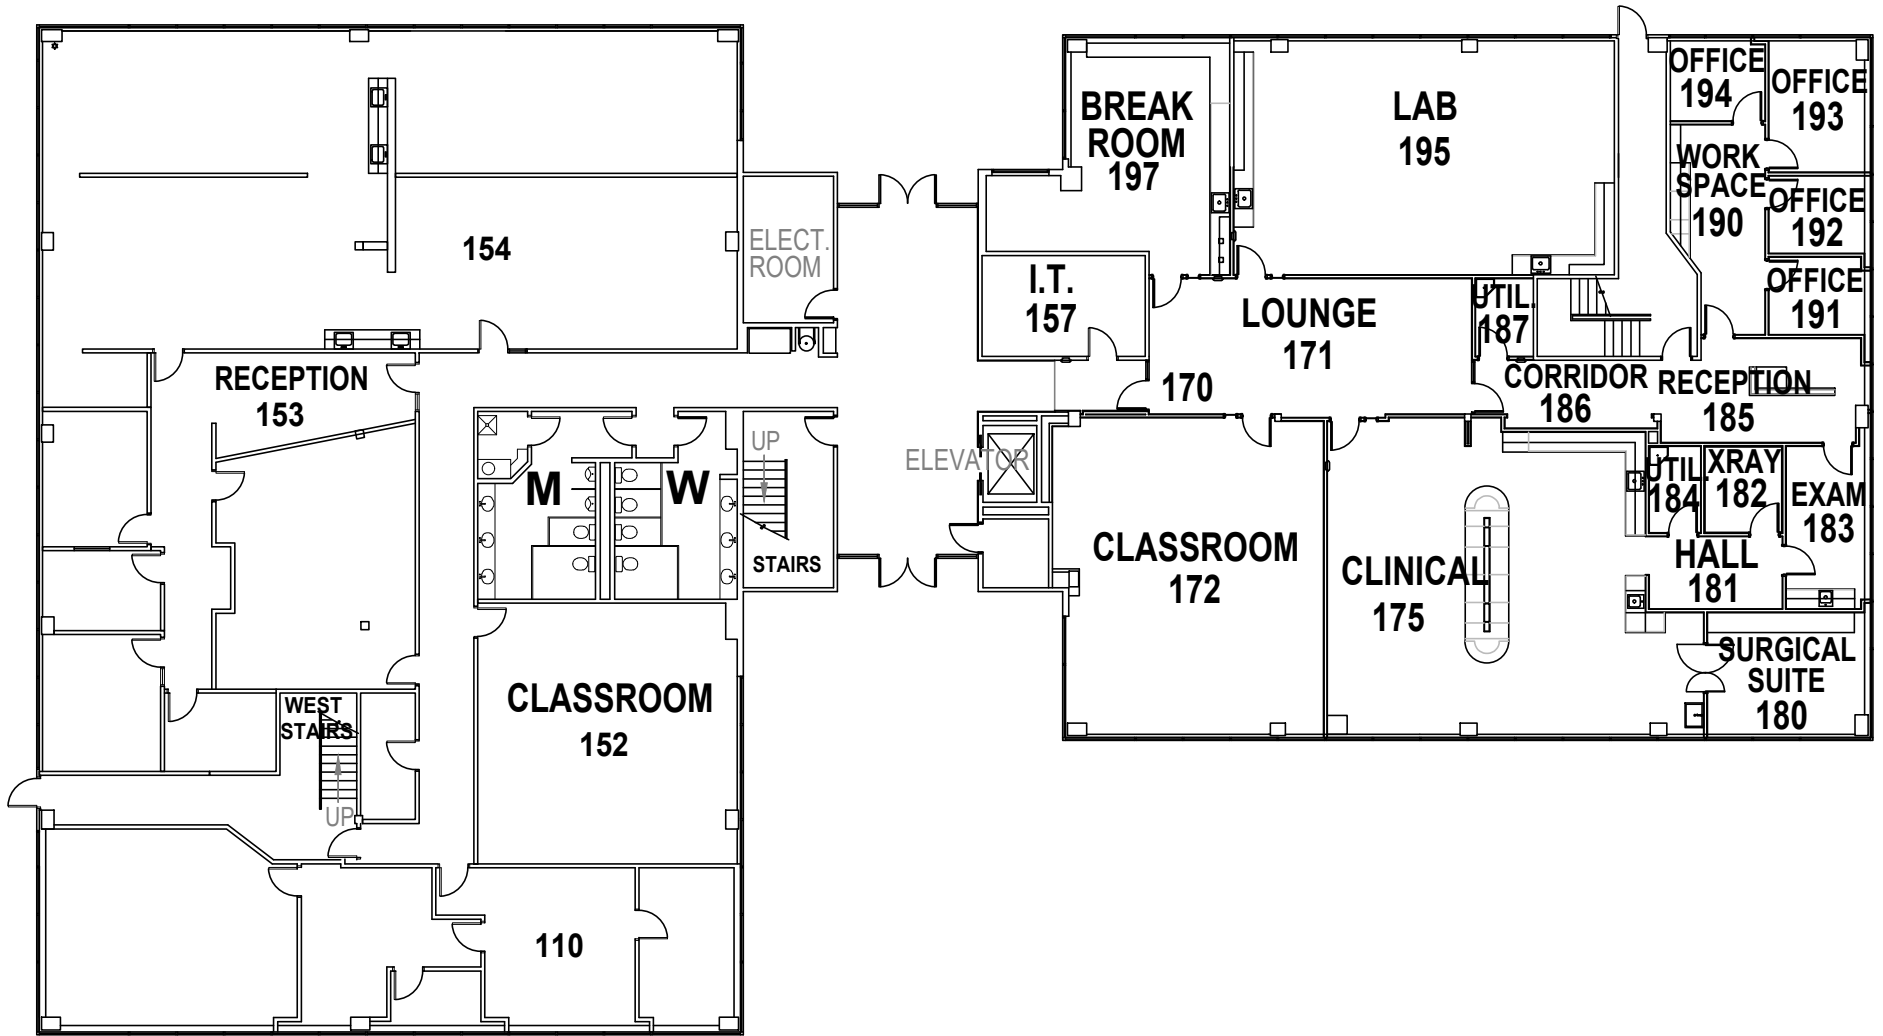

# TRUCKEE MEADOWS COMMUNITY COLLEGE

MEADOWOOD CAMPUS  
NORTH BUILDING - 5250 NEIL ROAD  
FIRST FLOOR