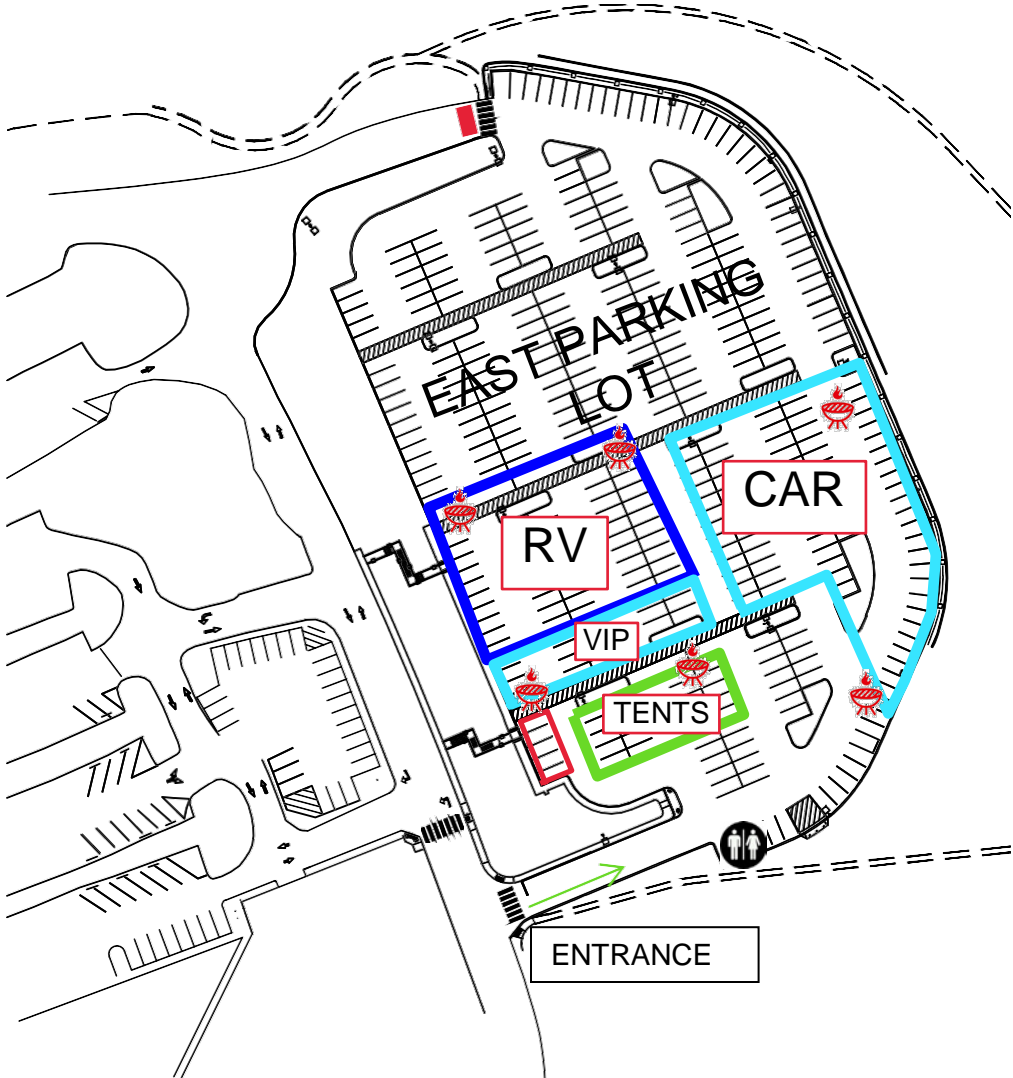

## Dandini Campus

7000 Dandini Blvd.  
Reno, NV 89512  
Ph. 673-7111

Hot Coal Container

NORTH