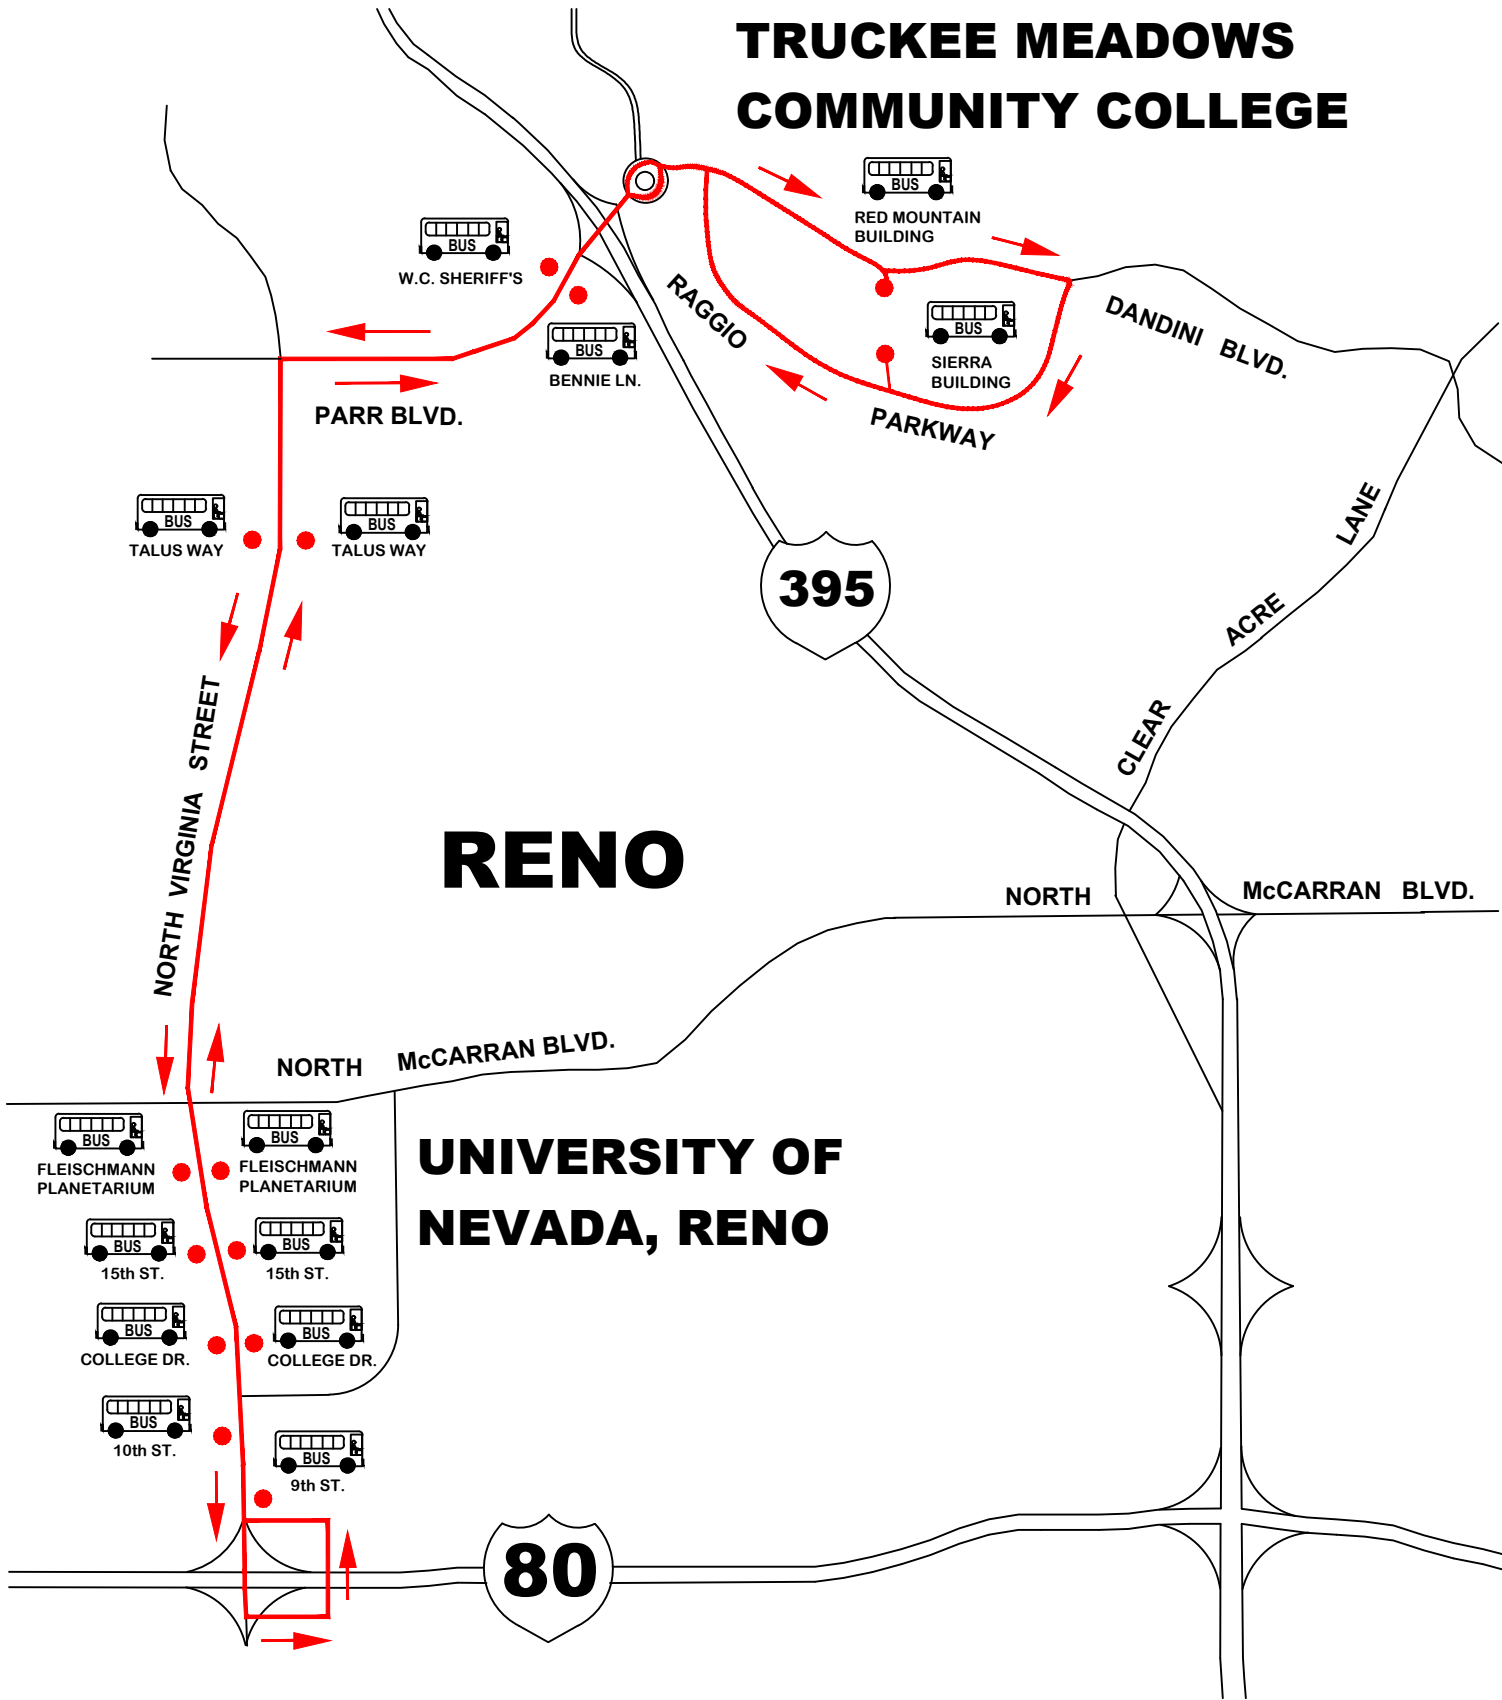

TRUCKEE MEADOWS COMMUNITY COLLEGE

TMCC Shuttle Route - Fall 2019