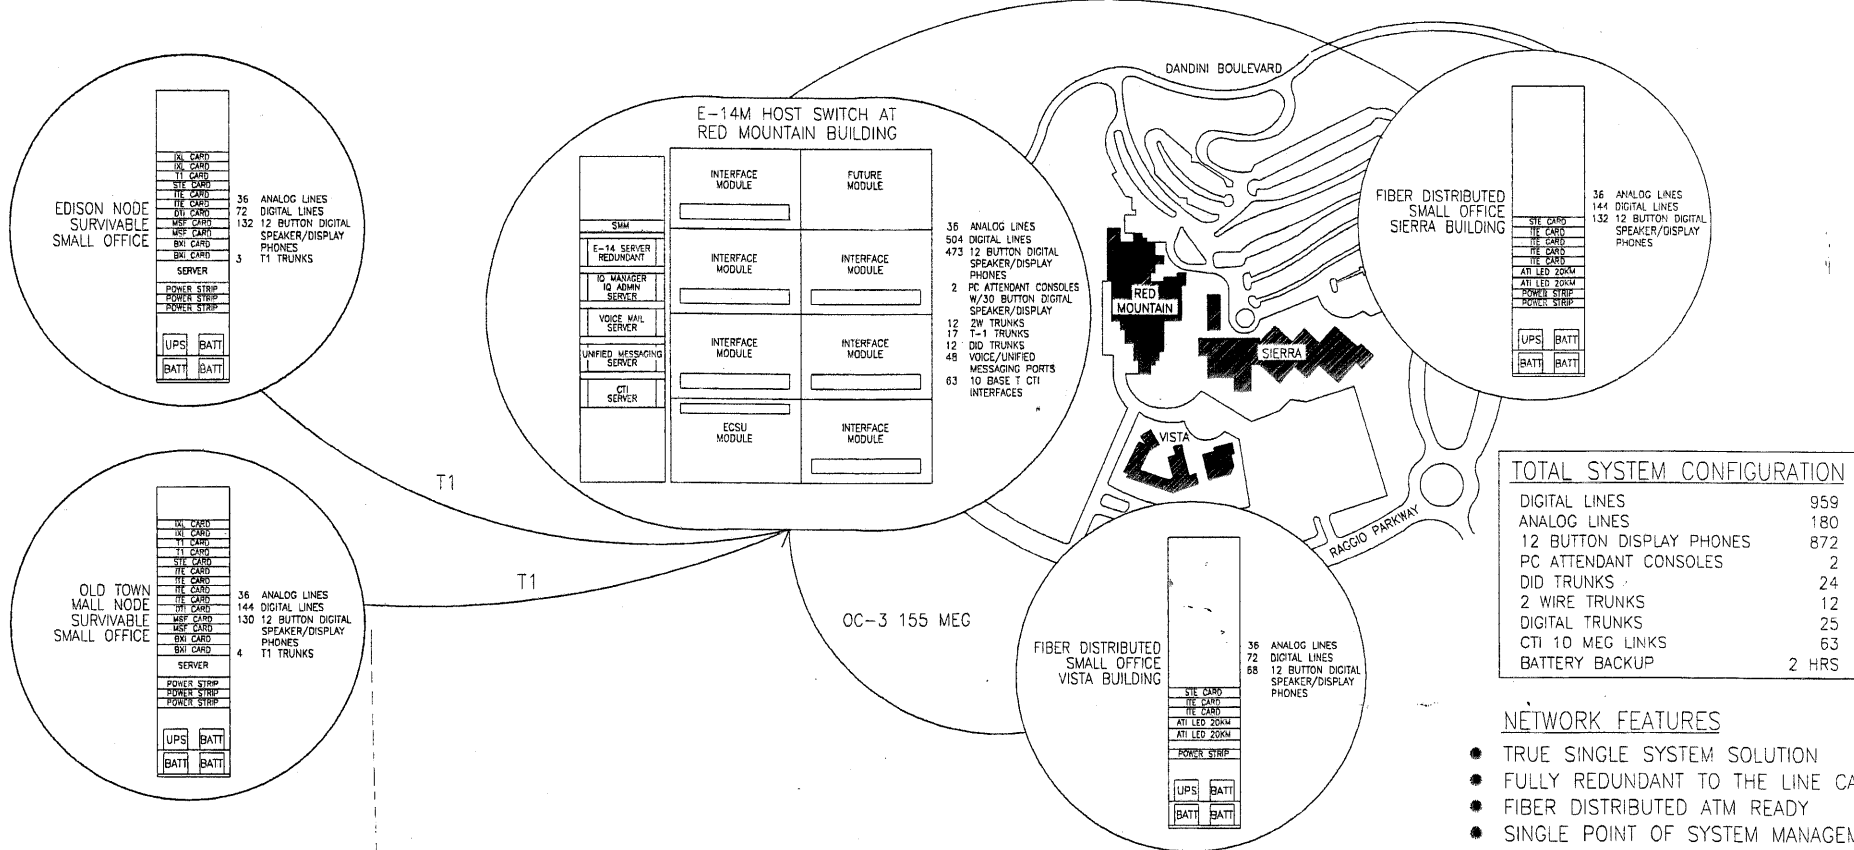

## NETWORK MAP

OC-3 155 MEG

- ### NETWORK FEATURES
- TRUE SINGLE SYSTEM SOLUTION
  - FULLY REDUNDANT TO THE LINE CARD
  - FIBER DISTRIBUTED ATM READY
  - SINGLE POINT OF SYSTEM MANAGEMENT
  - NON-BLOCKING TO CAPACITY
  - EVERY PHONE IS 12 BUTTON SPEAKER PHONE WITH DISPLAY
  - SUPPORT FOR K-12
  - HIGH CAPACITY VIDEO SEARCHING
  - EXPANDABLE TO 60 ADDITIONAL NODES
  - TRUE OPEN ARCHITECTED UNIFIED ME...