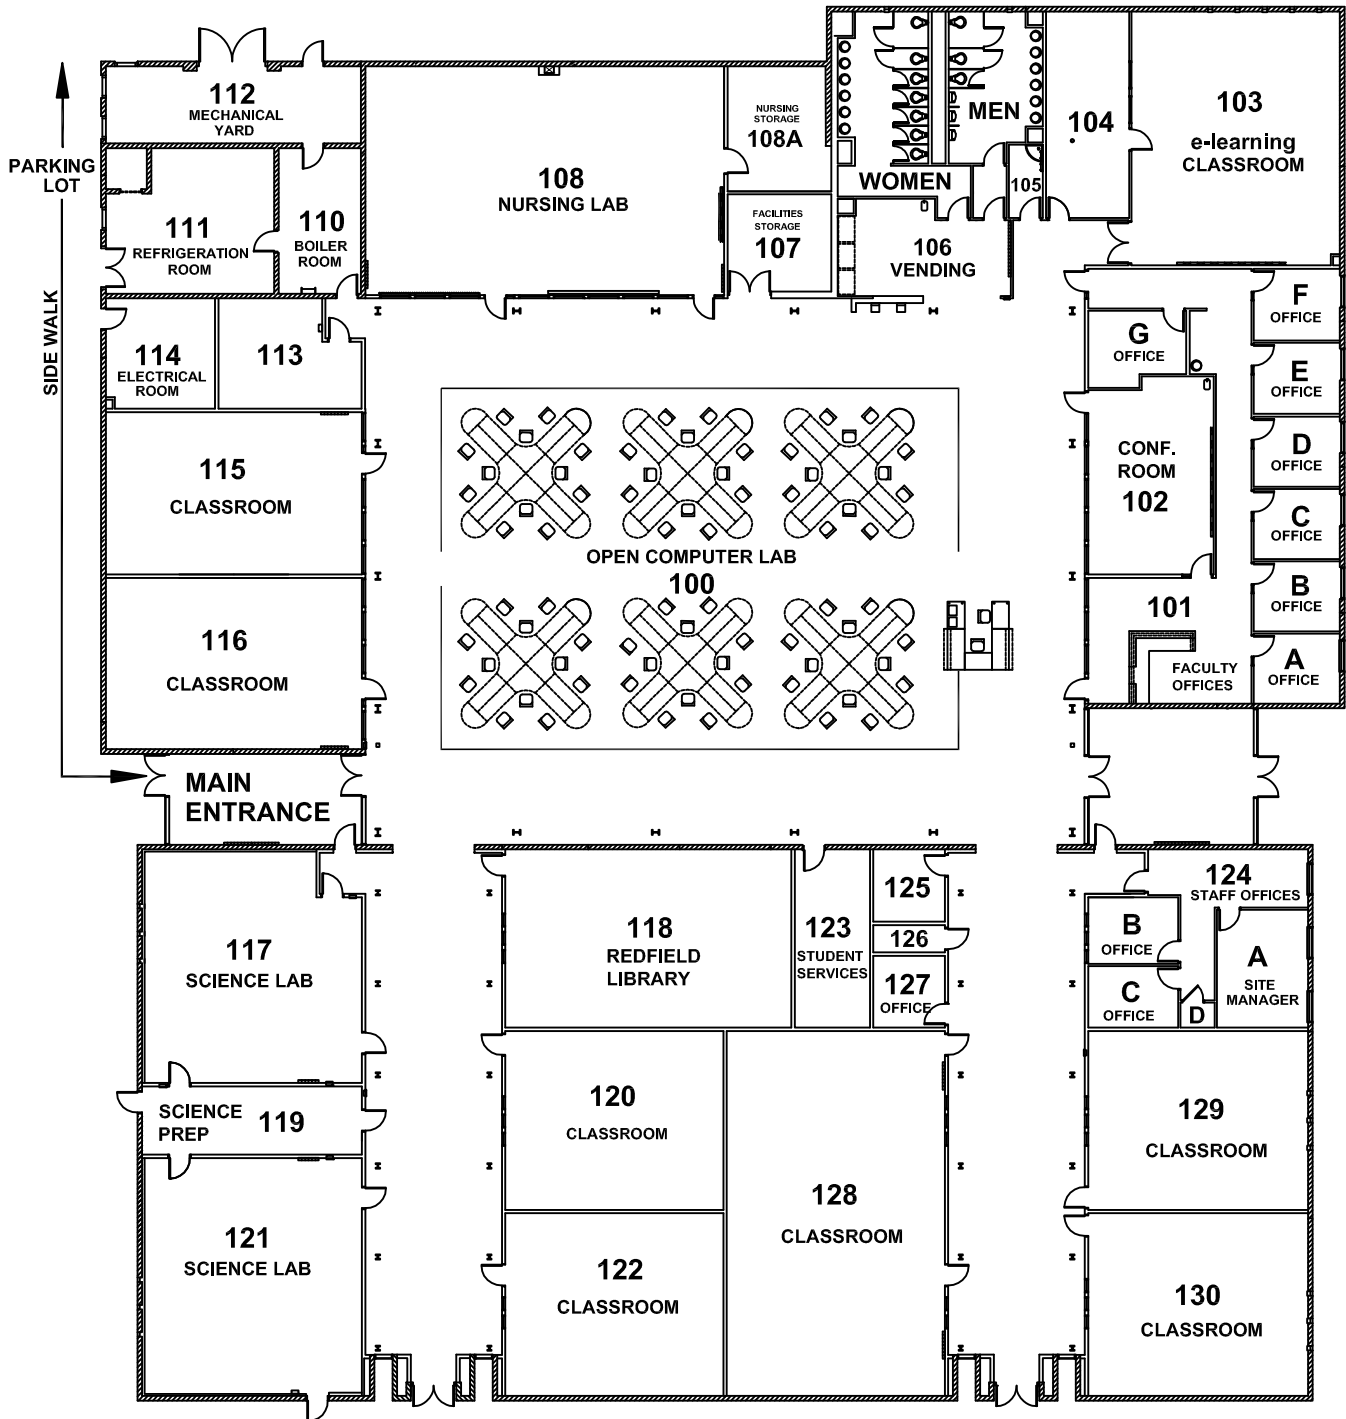

TRUCKEE MEADOWS COMMUNITY COLLEGE

High Tech Center at Redfield