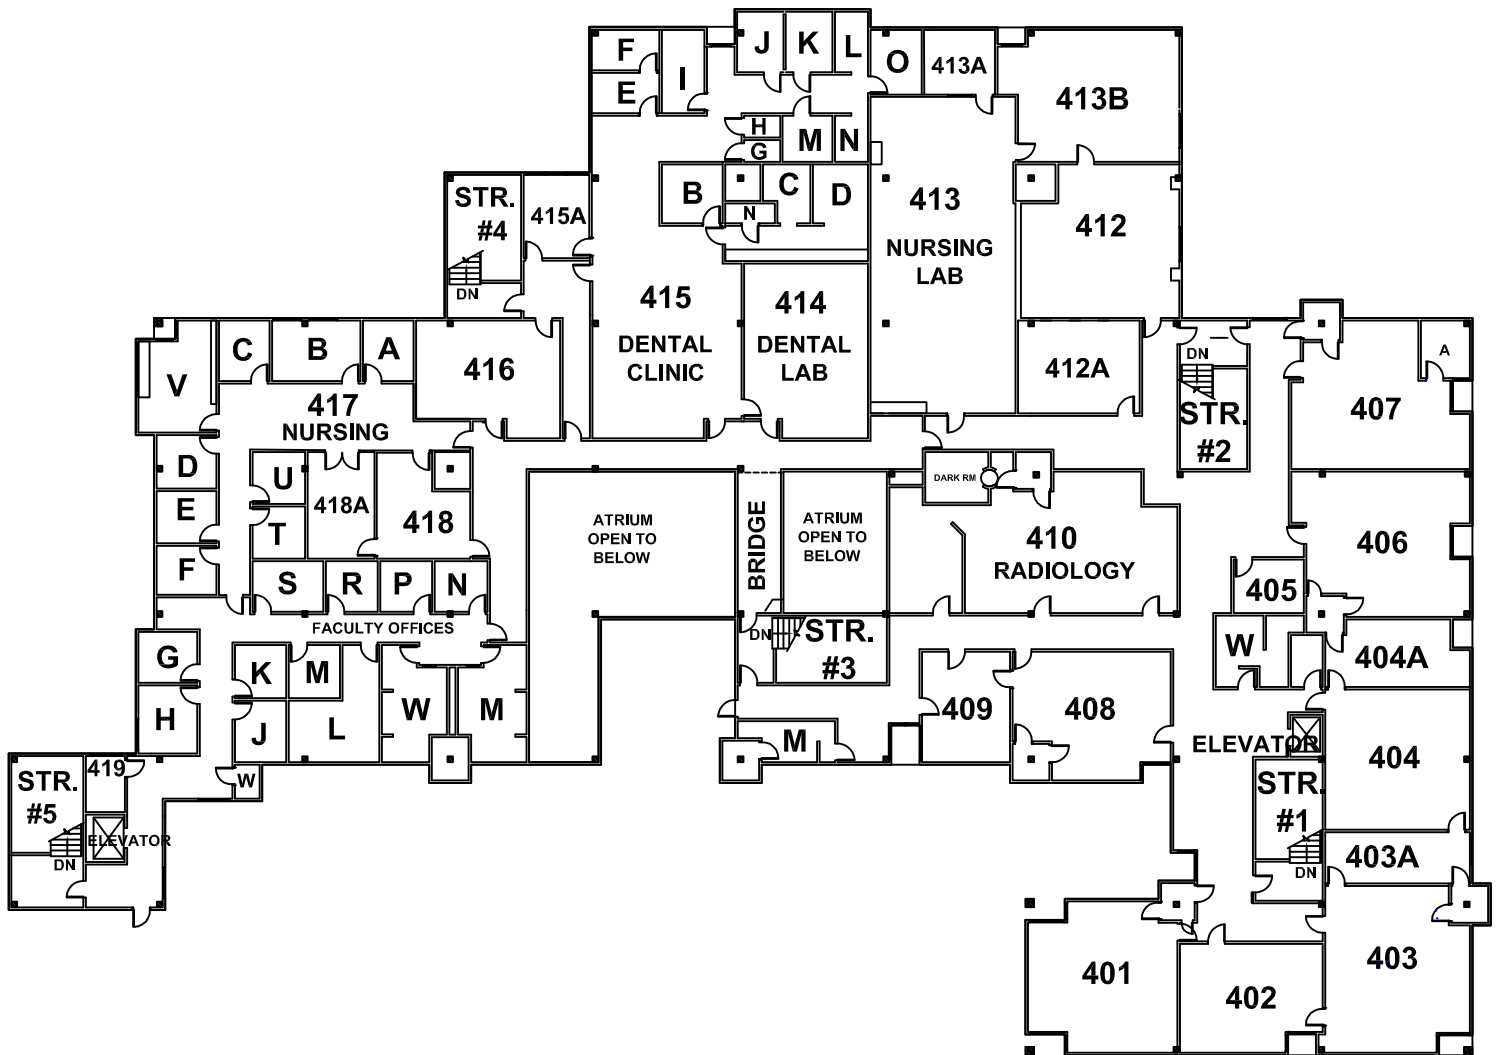

TRUCKEE MEADOWS COMMUNITY COLLEGE

Dandini Campus

RED MOUNTAIN BUILDING FOURTH FLOOR