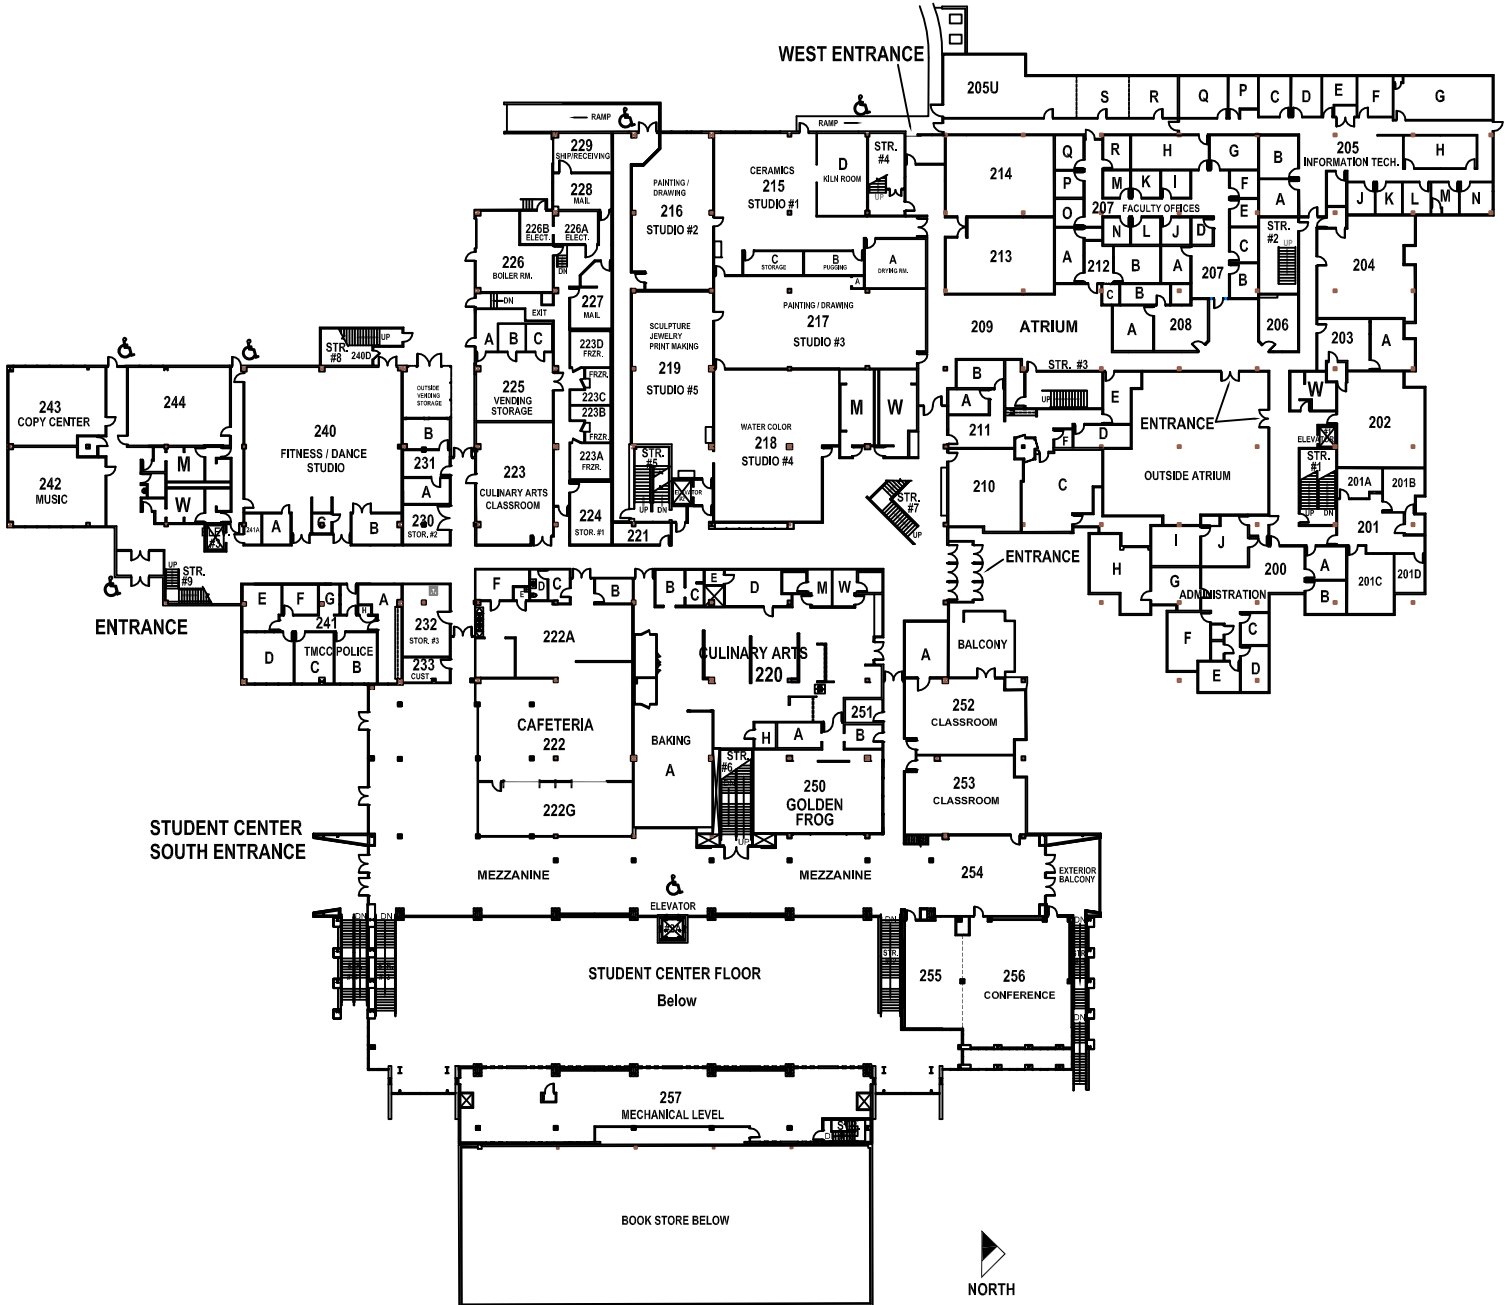

TRUCKEE MEADOWS COMMUNITY COLLEGE

Dandini Campus

RED MOUNTAIN BUILDING SECOND FLOOR