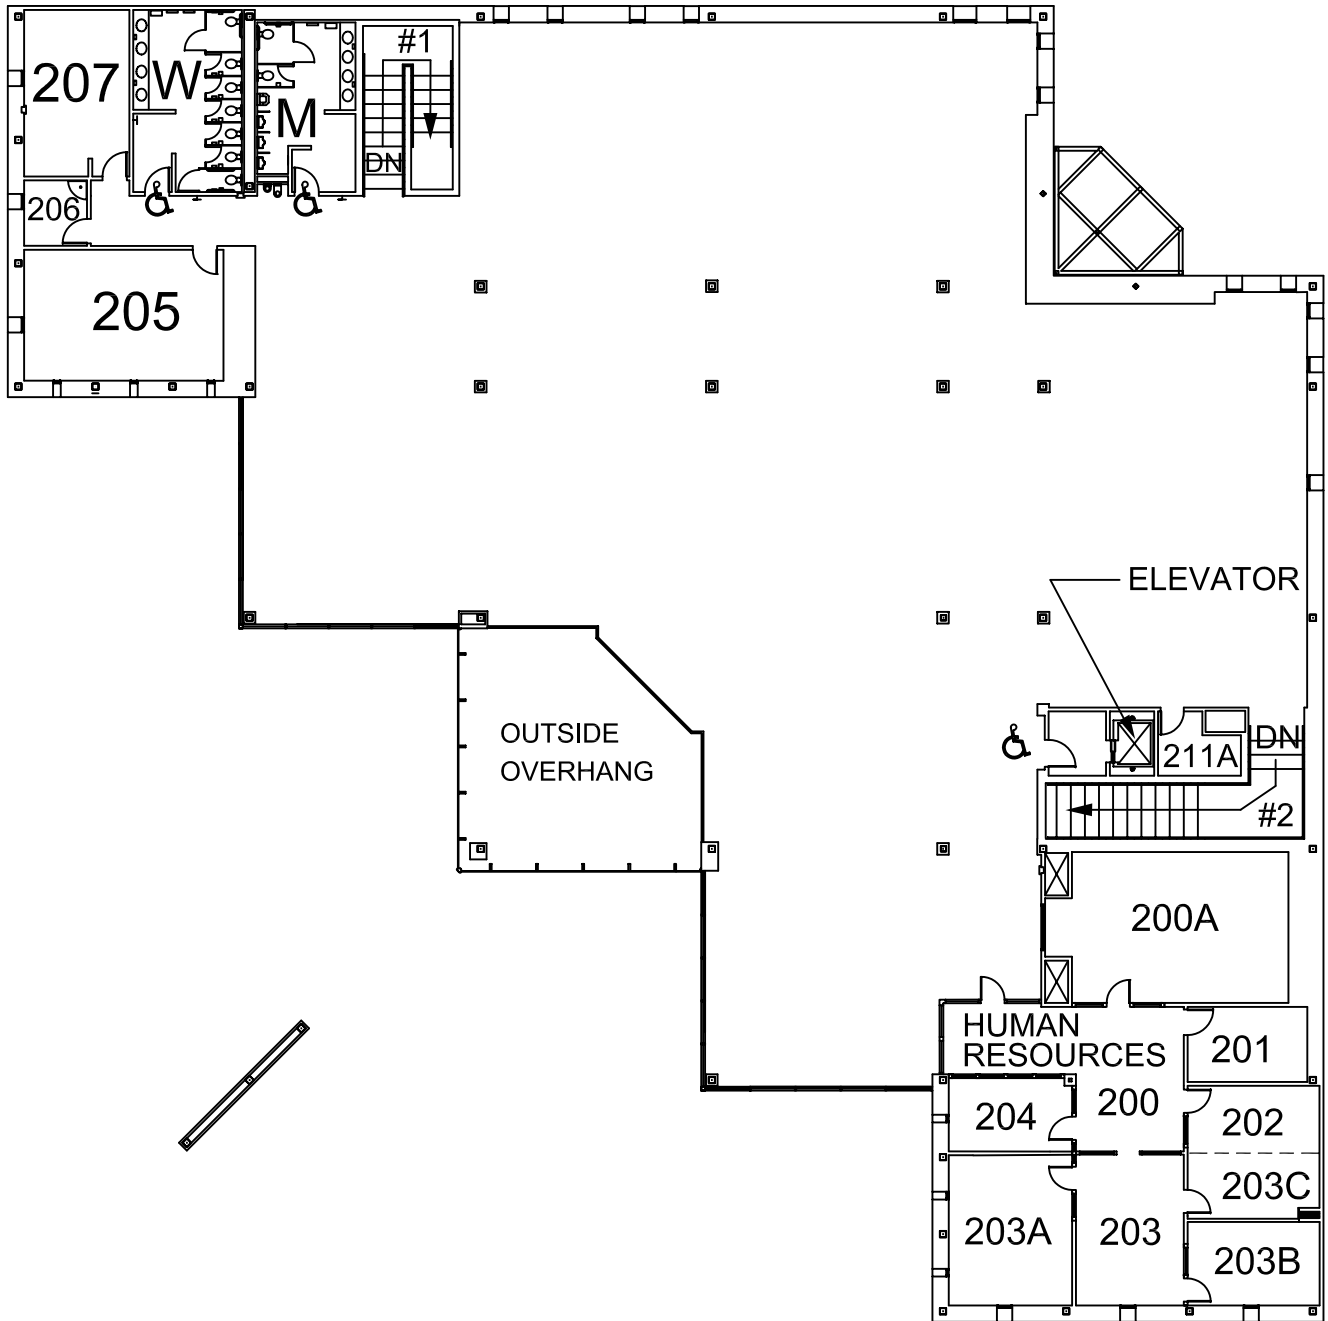

TRUCKEE MEADOWS COMMUNITY COLLEGE ELIZABETH STURM LIBRARY

SECOND FLOOR SIERRA BUILDING