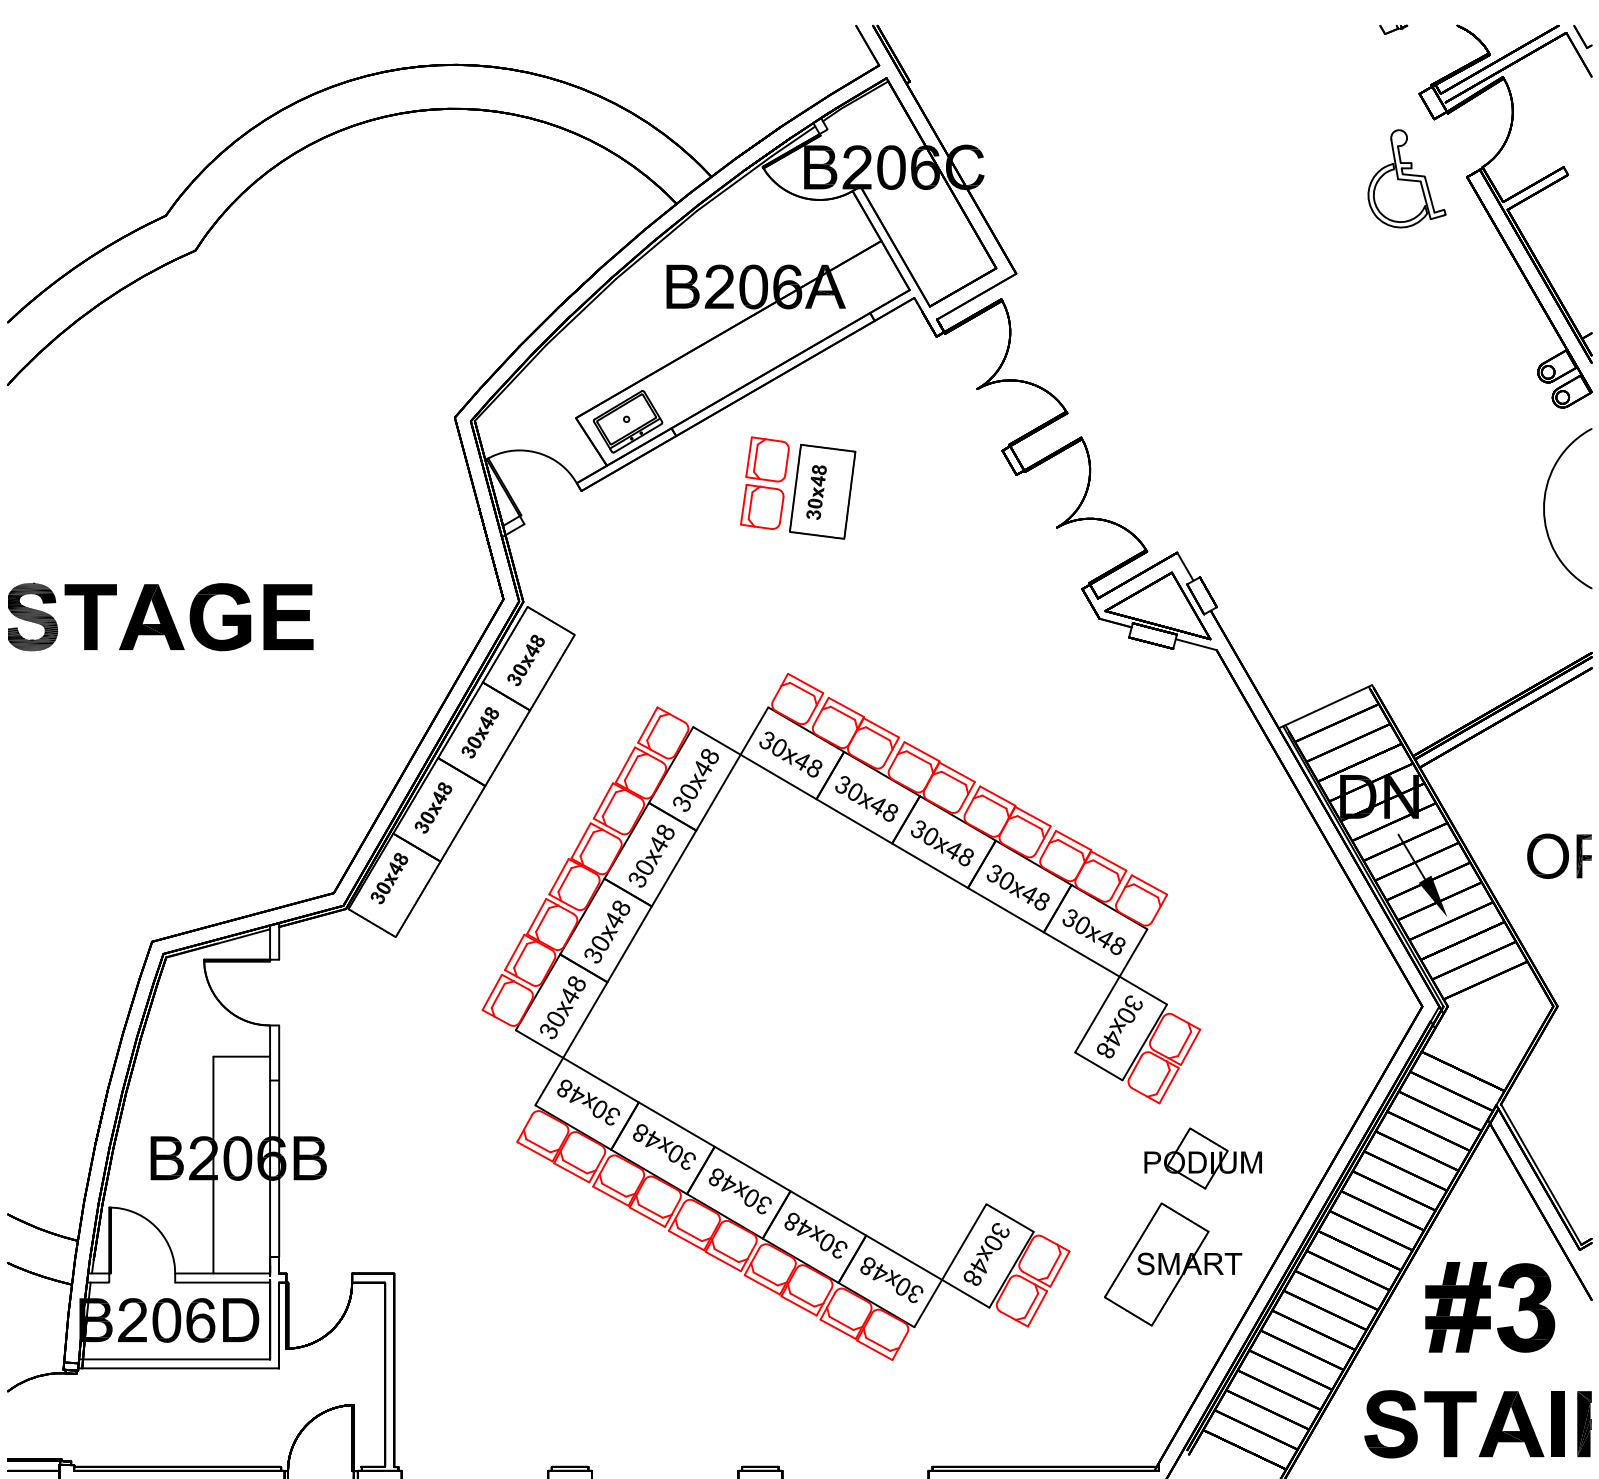

PODIUM

SMART

**#3
STAIR**

**Vista B206 Classroom
w/ 30"x48" Tables - 34
Seats: 34 (Max. 68)**

DECK

NORTH

STAGE

B206C

**Vista B206 Conference
U-Shaped w/ 30"x48" Tables
Seats: 32 Max.**

DECK