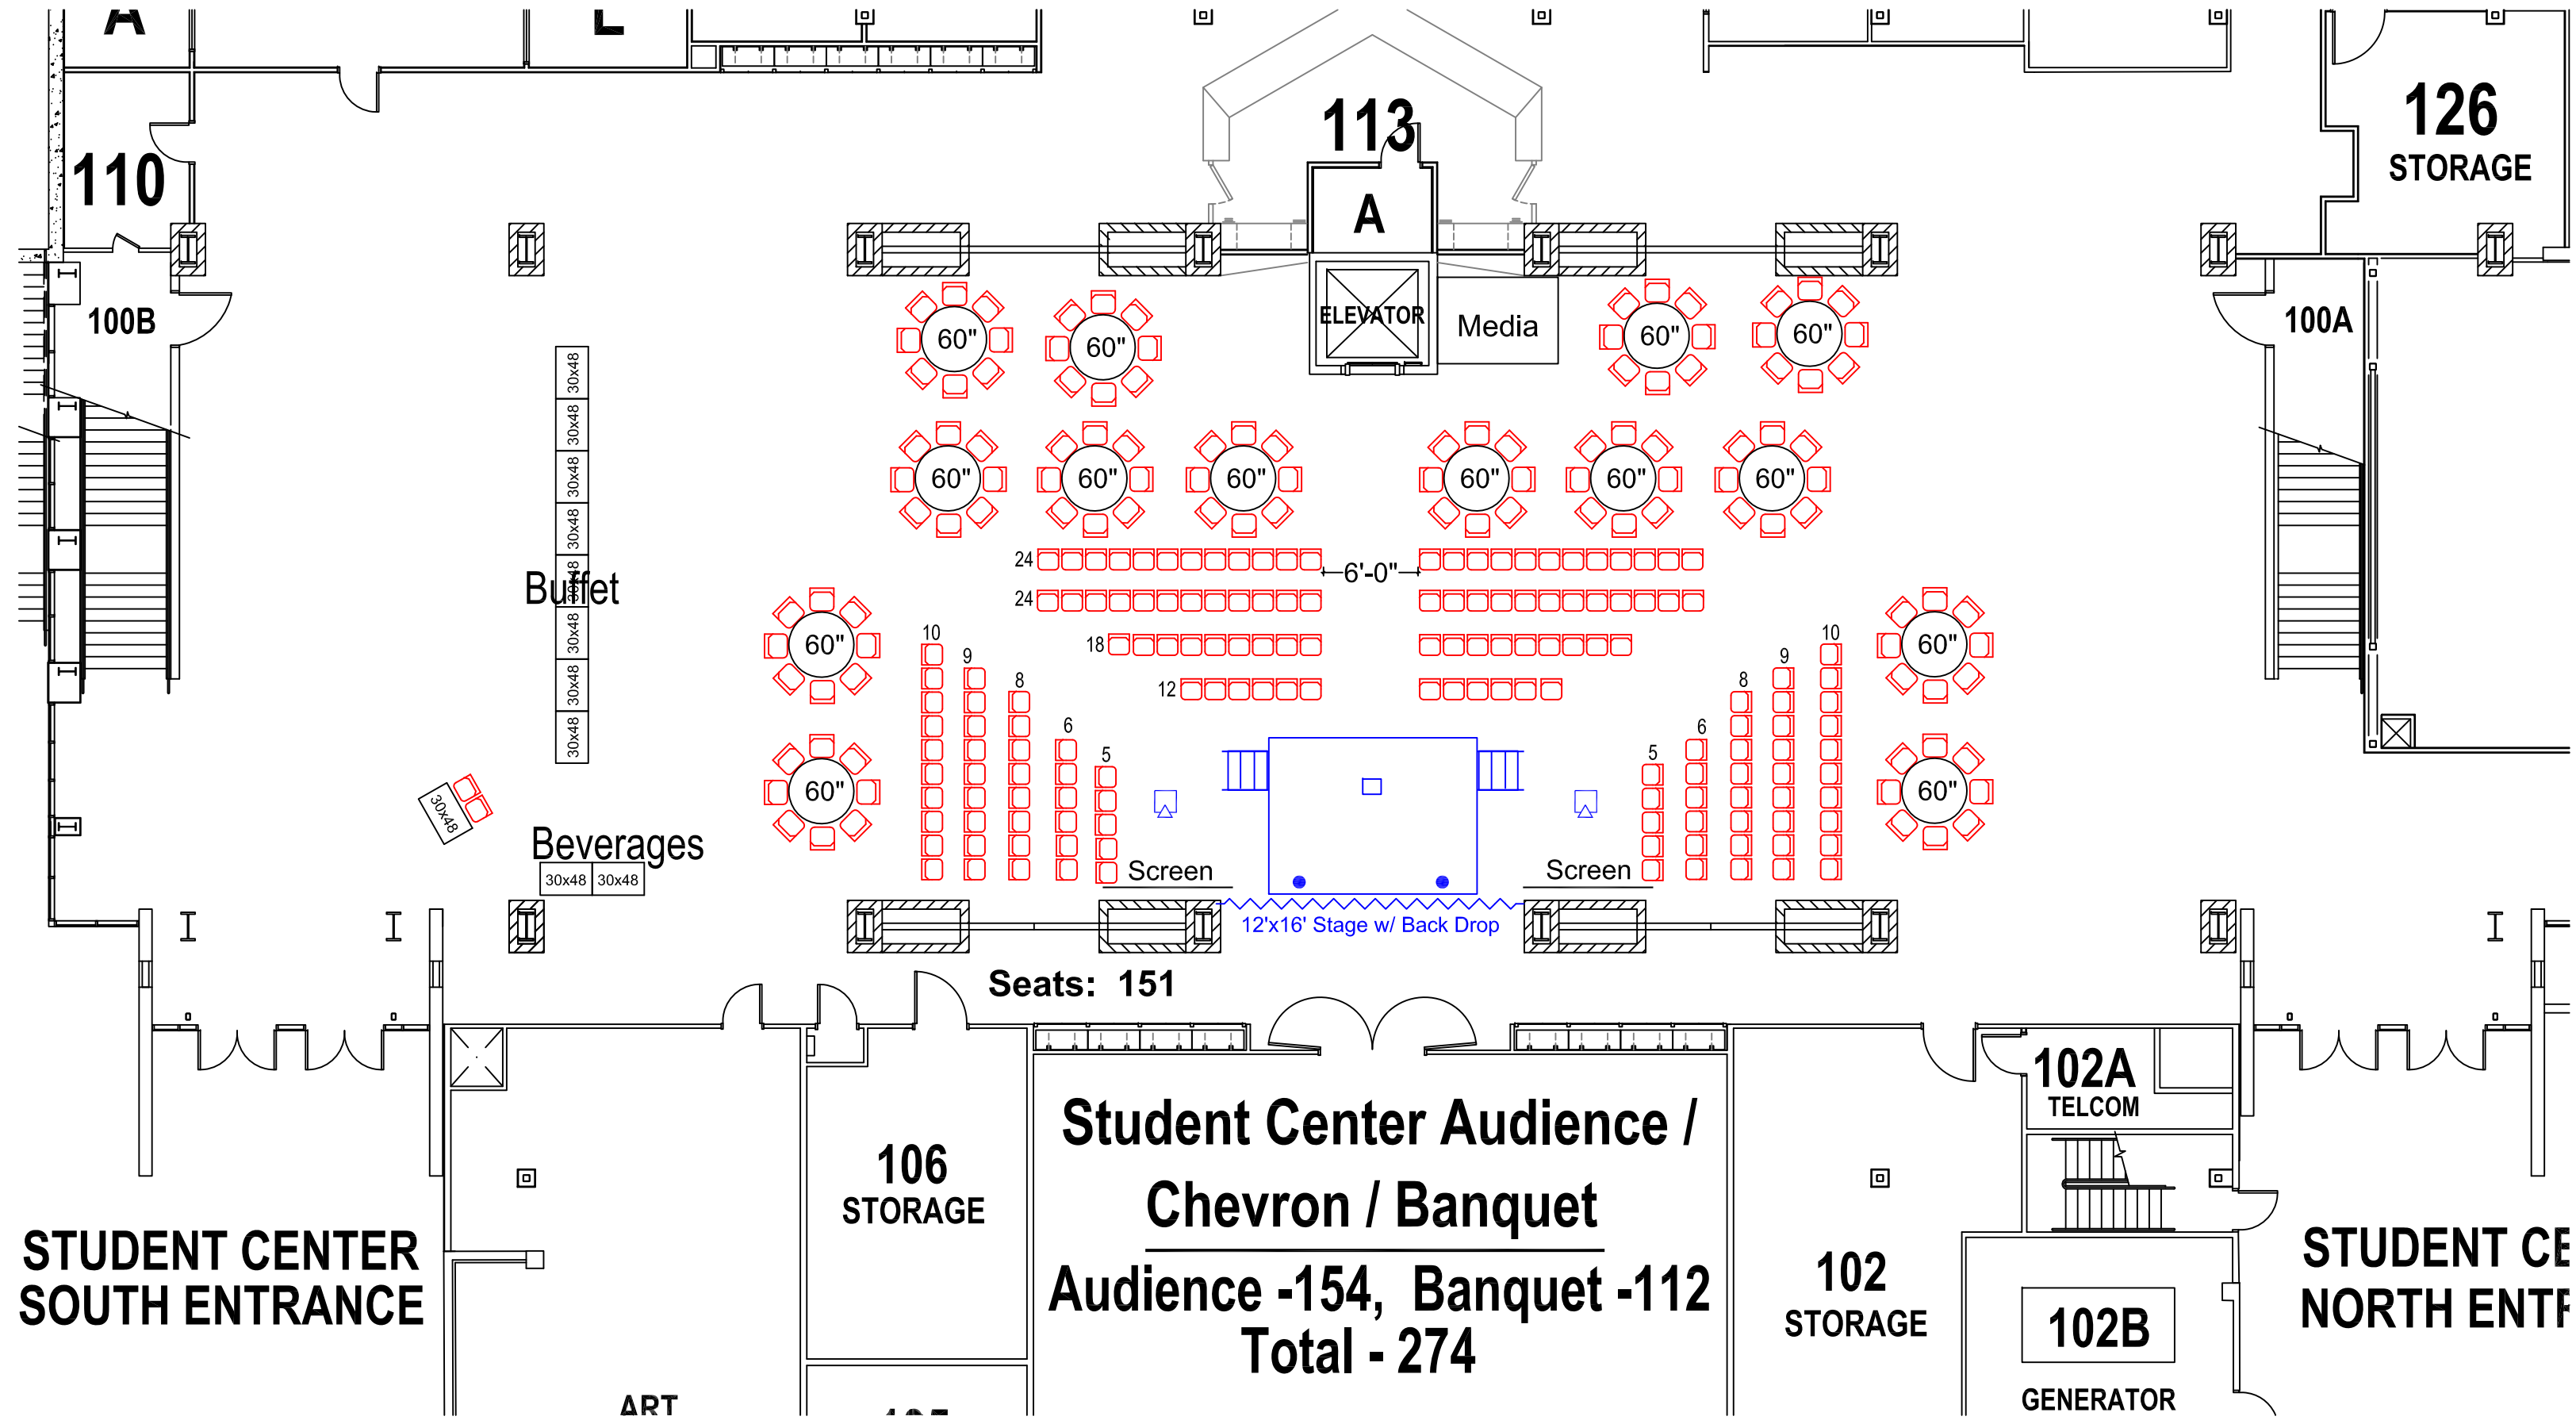

110

113

126
STORAGE

100B

100A

Buffet

Beverages

60"

60"

60"

60"

60"

60"

60"

60"

60"

60"

24

24

6'-0"

10

9

8

18

12

6

5

5

6

8

9

10

60"

60"

Seats: 151

**Student Center Audience /
Chevron / Banquet**
Audience -154, Banquet -112
Total - 274

106
STORAGE

102
STORAGE

102A
TELCOM

102B
GENERATOR

**STUDENT CENTER
SOUTH ENTRANCE**

**STUDENT CE
NORTH ENT**

ART