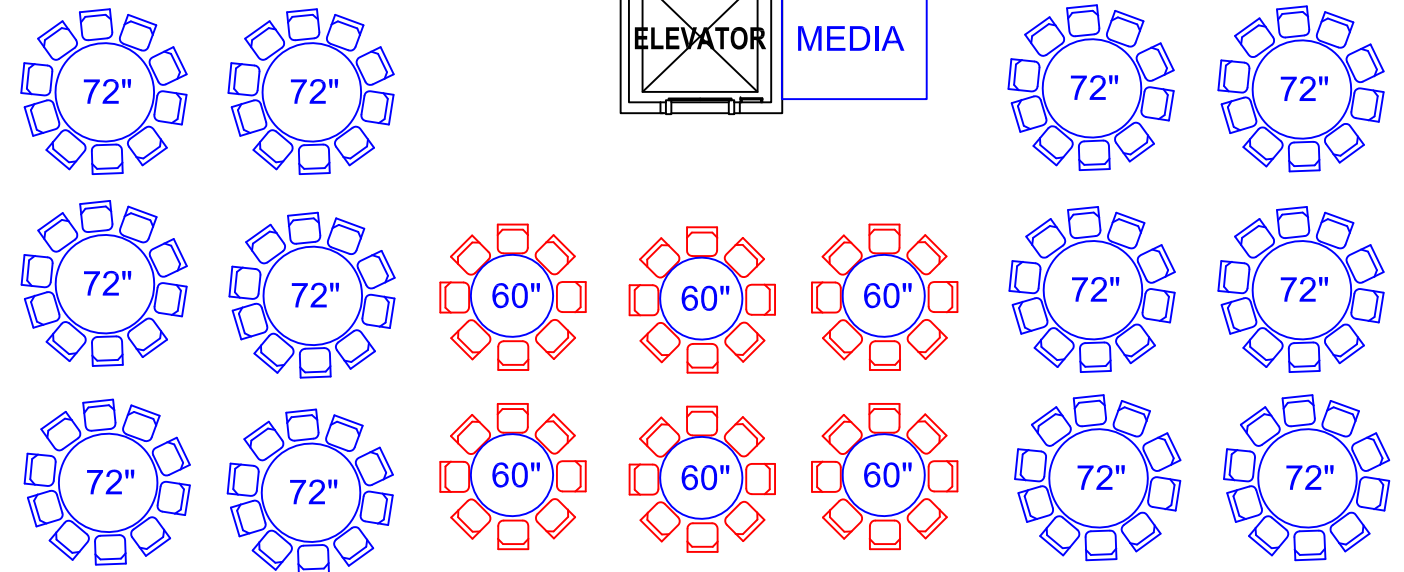

Check In

Screen

Screen

Stage
16' x 12'

Student Center Banquet
Round Tables - 168

106
STORAGE

102A
TELCOM

Student Center Banquet Round Table-64

60"

60"

60"

24

24

6'-0"

10

9