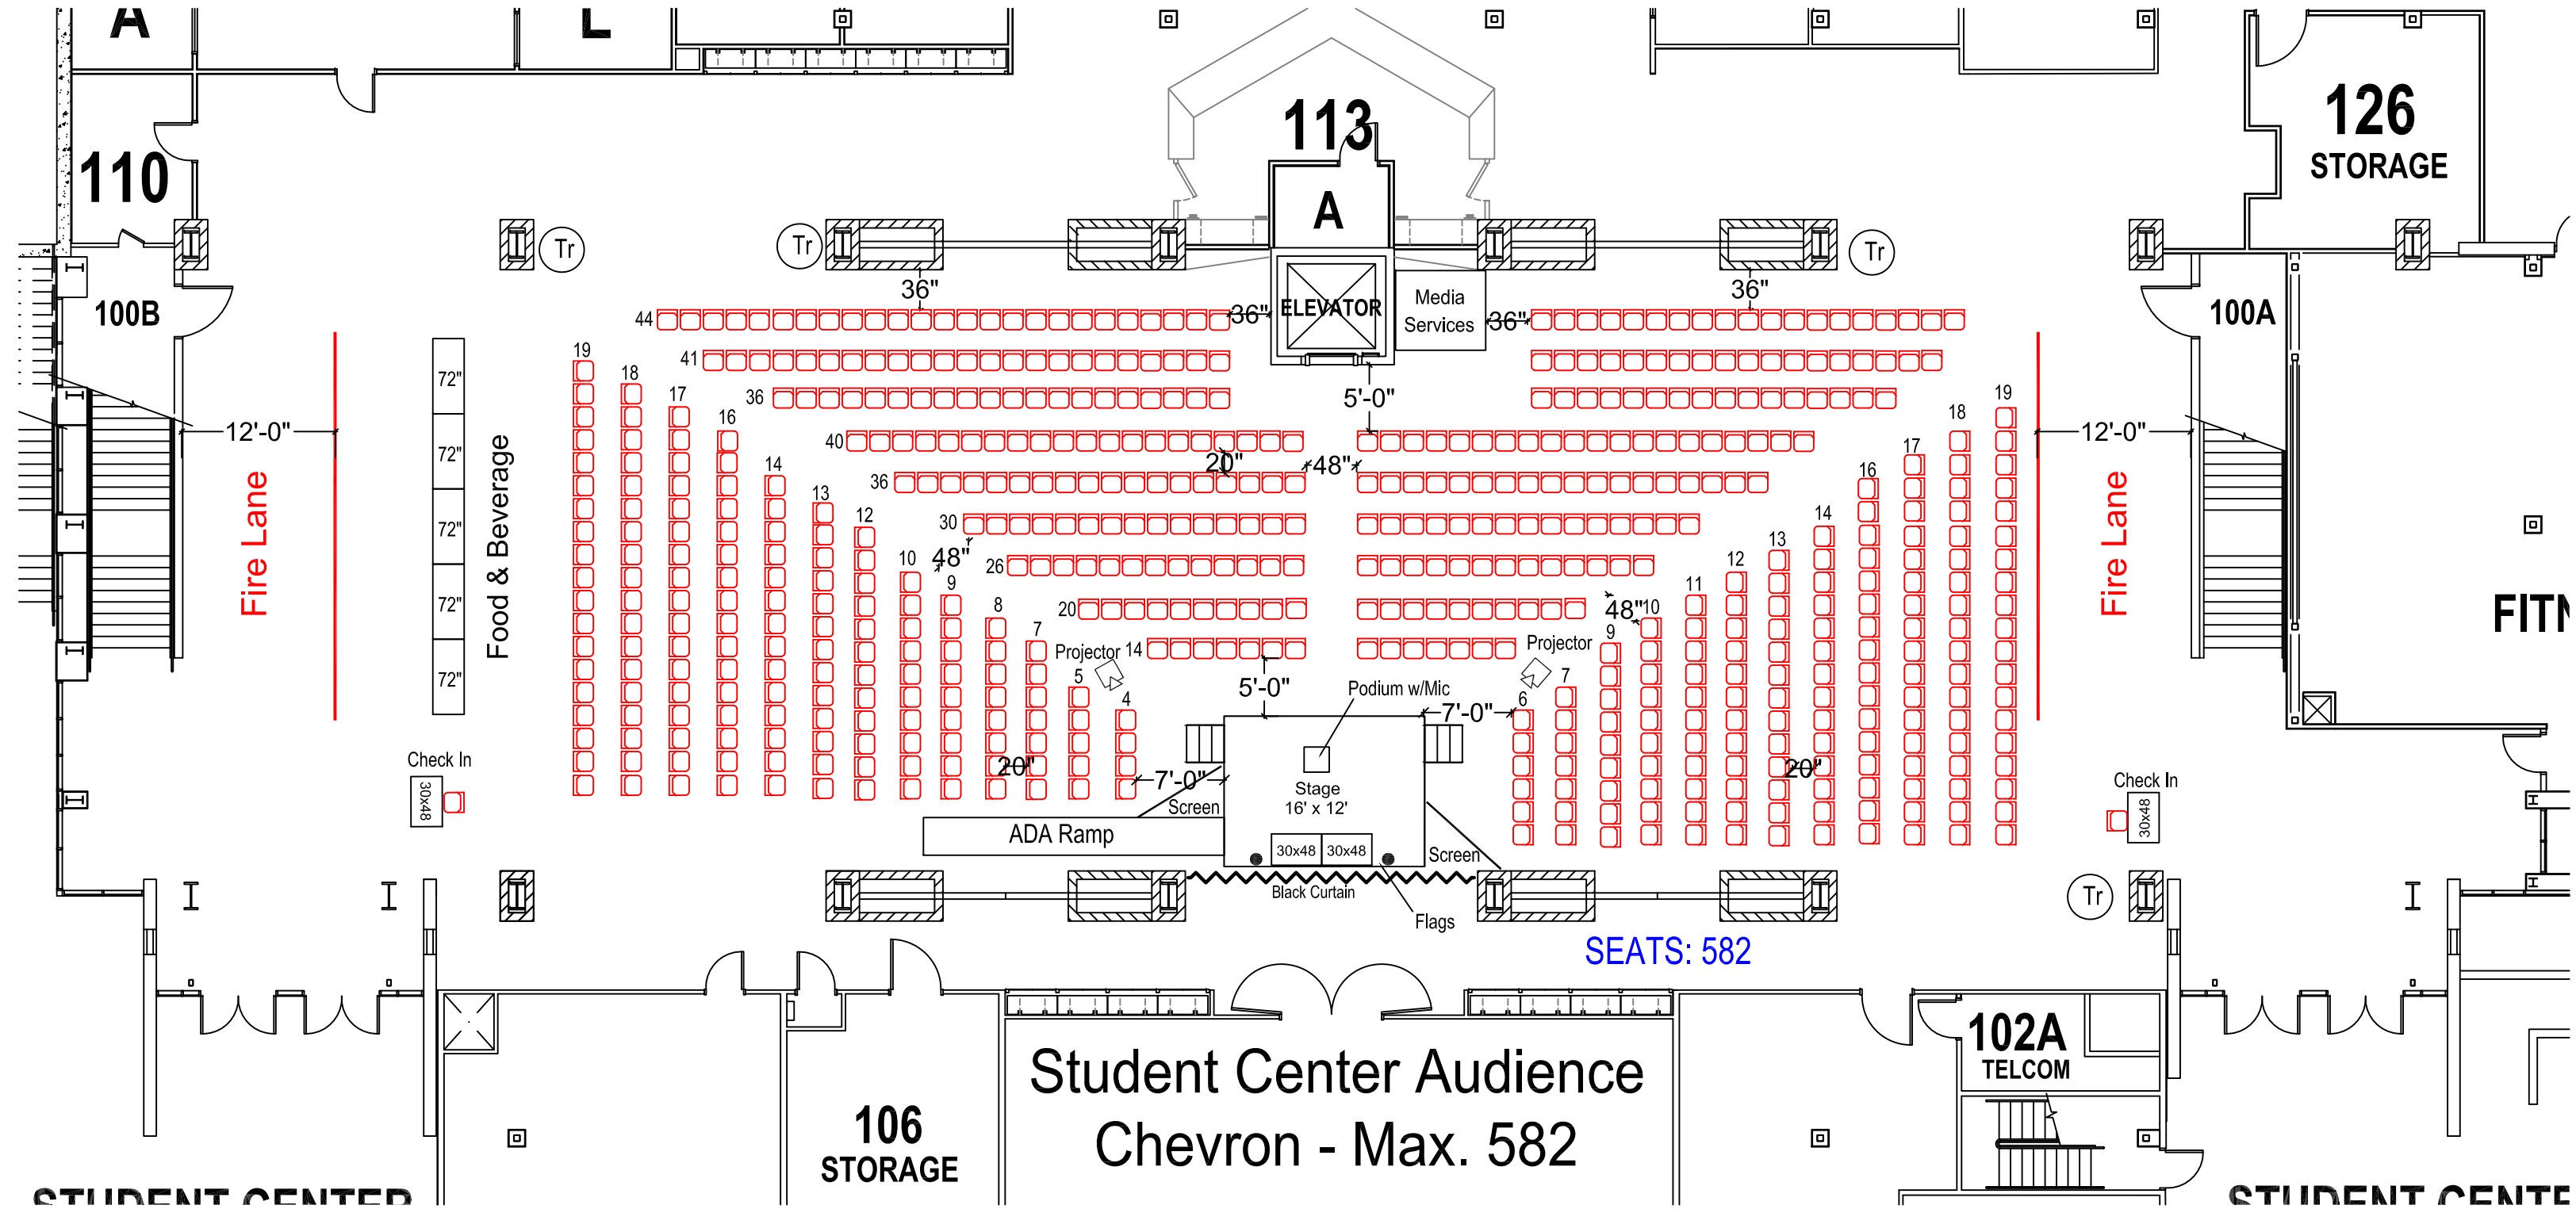

126
STORAGE

100A

FIT

Podium

Screen

Screen

12'x16' Stage

Seats: 144

Check In

Screen

Screen

Stage
16' x 12'

Student Center Banquet
Round Tables - 168

106
STORAGE

102A
TELCOM

Student Center Banquet Round Table-64

STUDENT CENTER

STUDENT CE

110

113

126
STORAGE

100B

100A

Buffet

60"

60"

60"

24

24

6'-0"

10

9