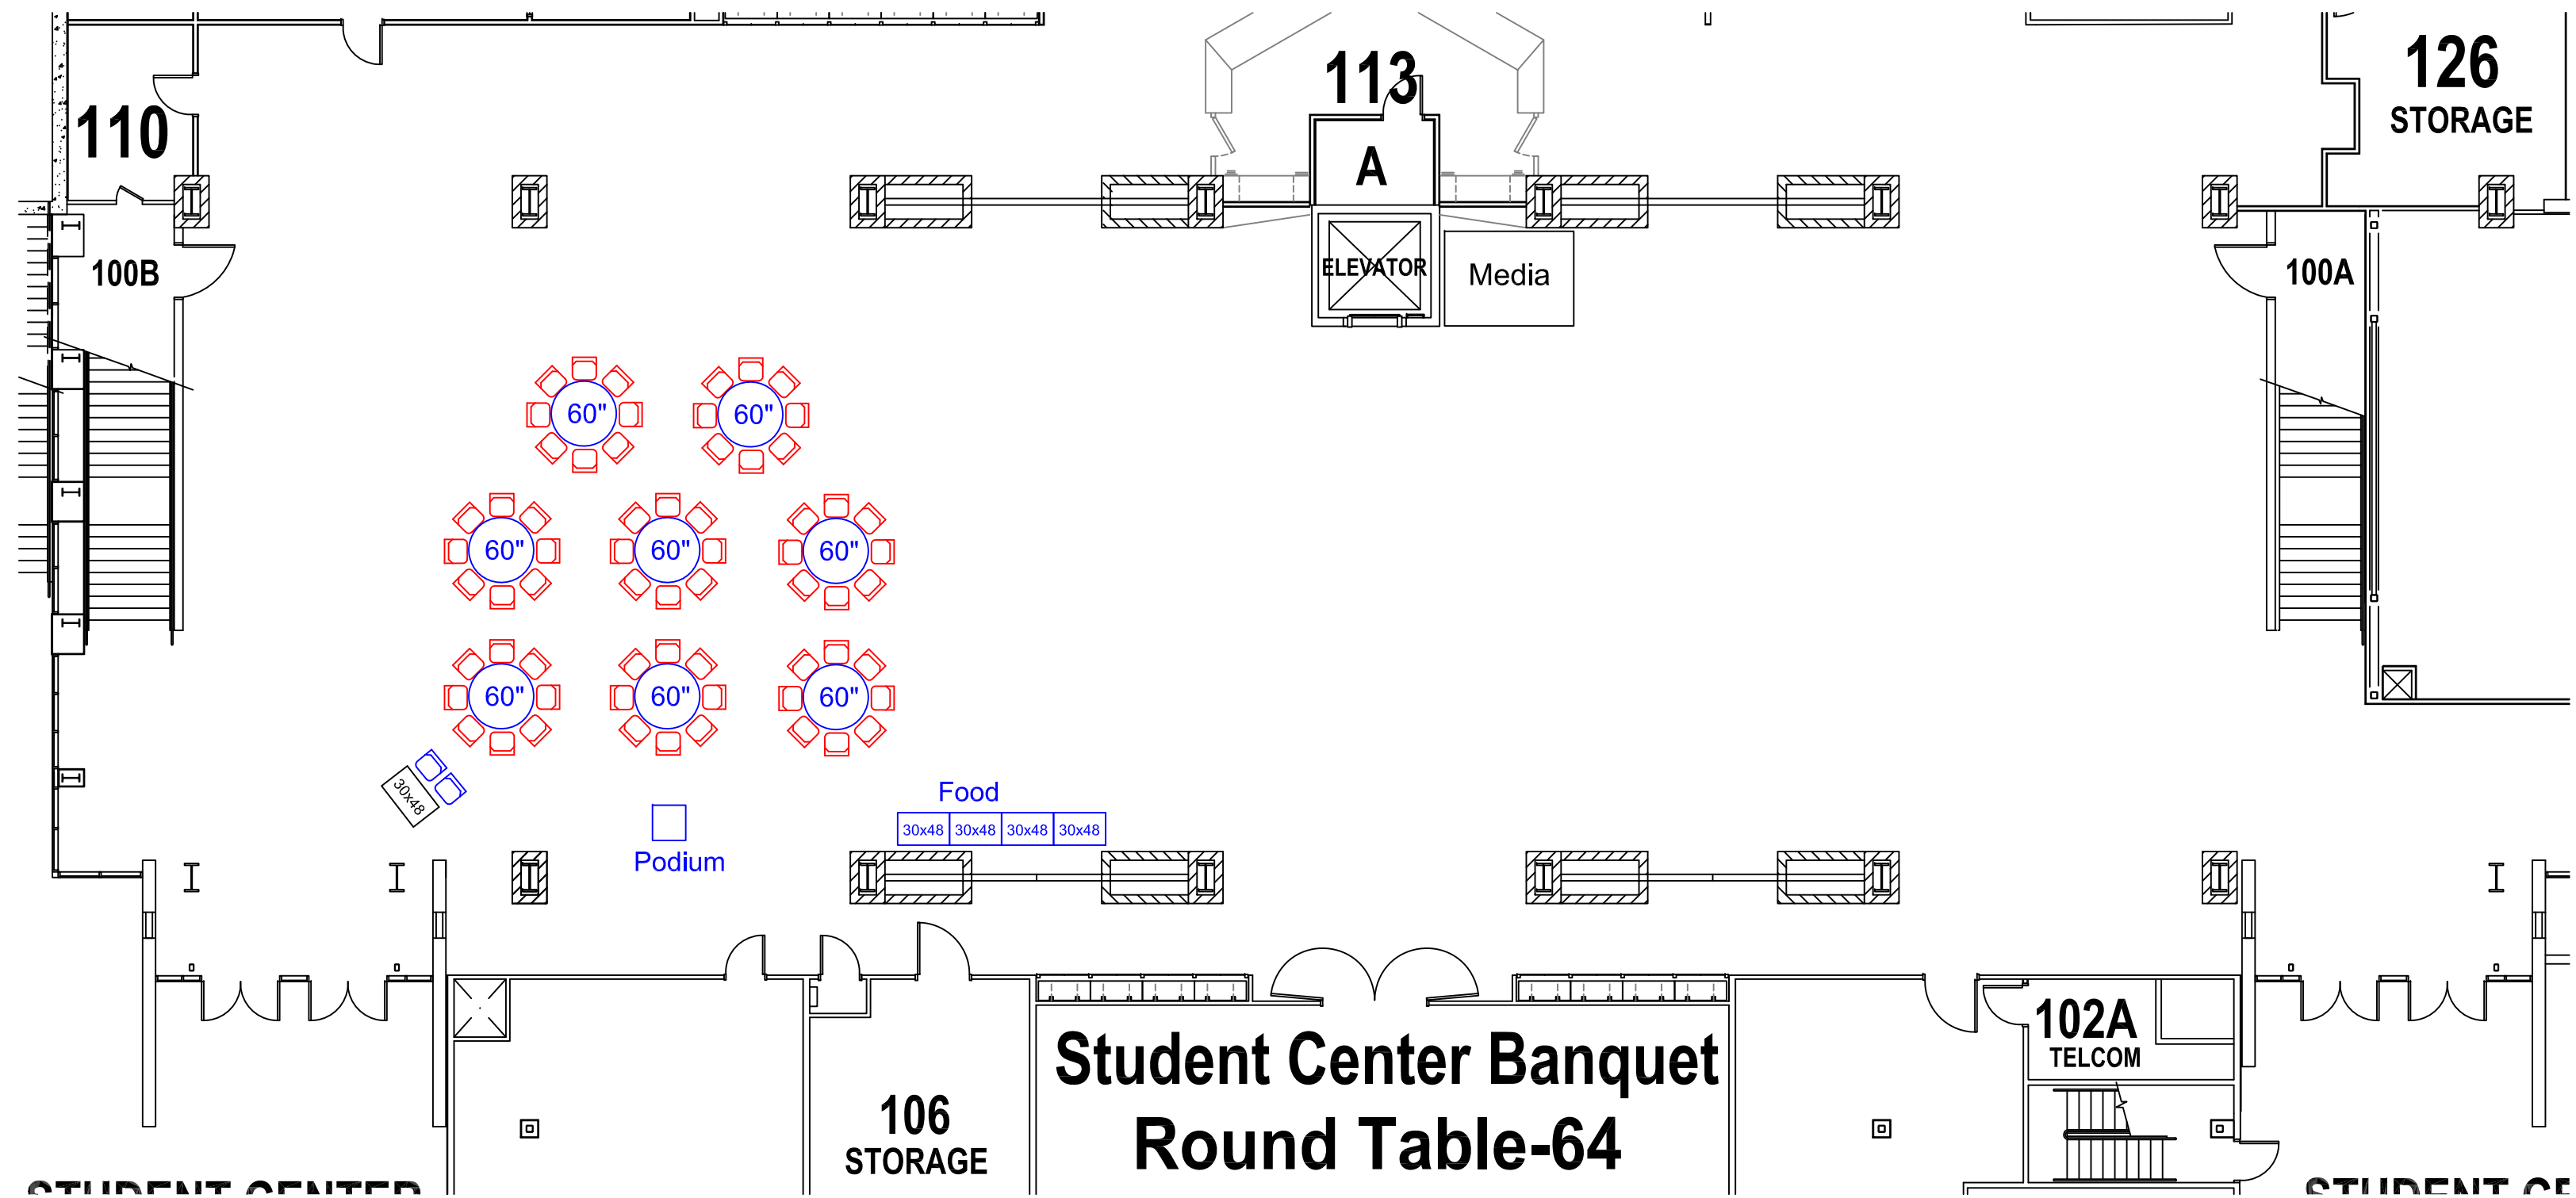

126
STORAGE

100A

FIT

Podium

Screen

Screen

12'x16' Stage

Seats: 144

Check In

Screen

Screen

Stage
16' x 12'

Student Center Banquet
Round Tables - 168

106
STORAGE

102A
TELCOM

Student Center Banquet Round Table-64

STUDENT CENTER

STUDENT CE

110

113

126
STORAGE

100B

100A

Buffet

Beverages

60"

60"

60"

60"

60"

60"

60"