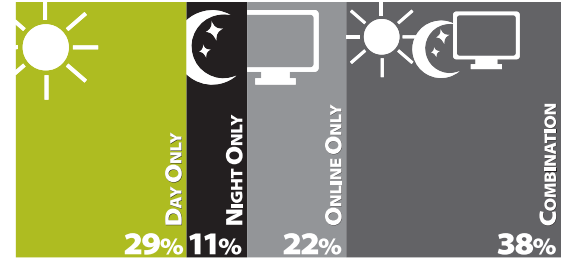

WHEN ARE STUDENTS ATTENDING CLASSES?

HIGHLIGHTS

- » State supported FTE dropped slightly (0.3%) and headcount increased by less than 1% compared to Spring 2014.
- » The percent of students enrolling exclusively in Distance Education classes increased to 21%, up from 19% in Spring 2014.
- » 37% of TMCC students are minorities, up from 36% in Spring 2014.
- » 17% of students are enrolled in 1 or more developmental course, down from 19% in Spring 2014.
- » The number of students enrolling at TMCC with the intent to transfer to a 4-year university increased by 21% from Spring 2014.
- » The percentage of students enrolling full-time remained at 27%, the same as Spring 2014.

Truckee Meadows Community College

Office of Institutional Research, Analysis and Effectiveness

7000 Dandini Boulevard, RDMT 200

Reno, Nevada 89512 775-673-8240

www.tmcc.edu/ir/ TMCC is an EEO/AA institution.