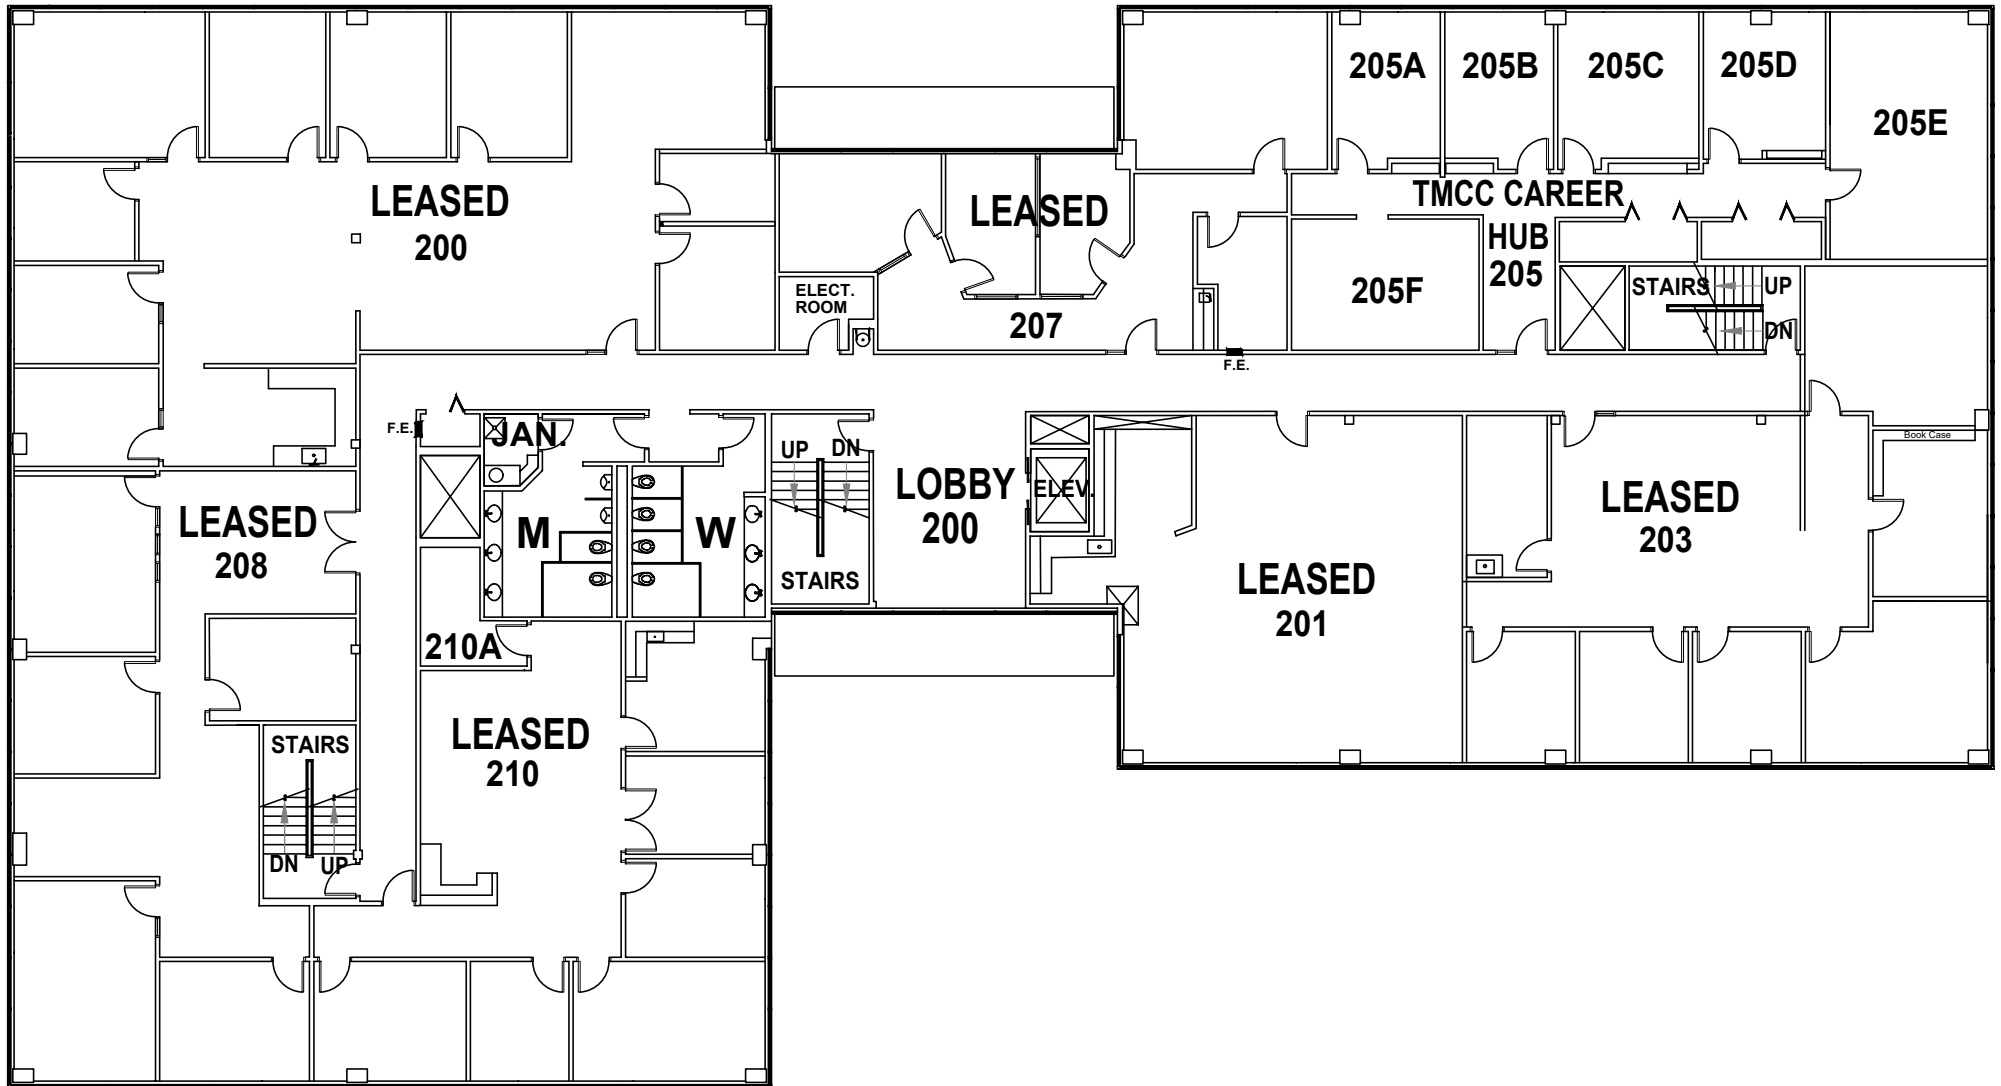

TRUCKEE MEADOWS COMMUNITY COLLEGE
 MEADOWOOD CENTER
 NORTH BUILDING - 5250 NEIL ROAD
 FIRST FLOOR

TRUCKEE MEADOWS COMMUNITY COLLEGE

MEADOWOOD CENTER

NORTH BUILDING - 5250 NEIL ROAD

SECOND FLOOR

TRUCKEE MEADOWS COMMUNITY COLLEGE